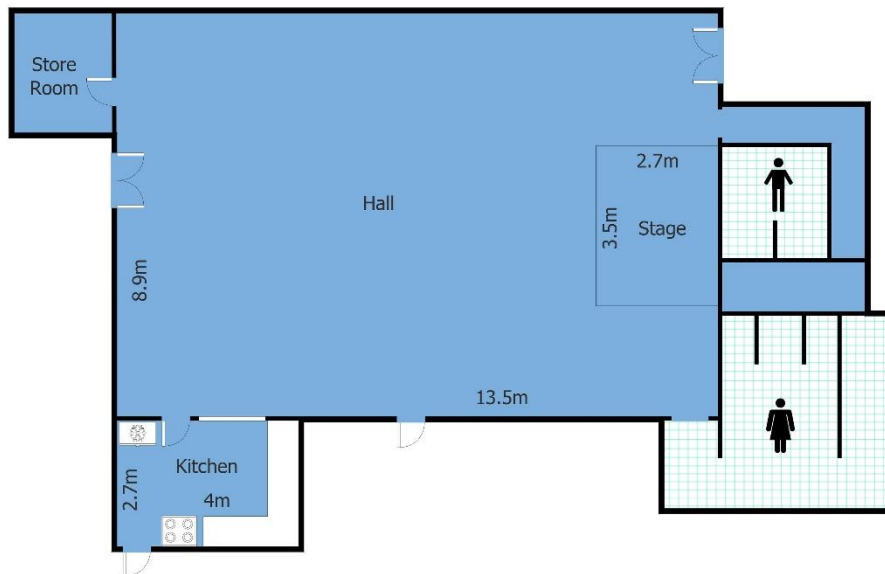

# Charmhaven Community Hall

Front of the facility

Hall

## Kitchen

## Location

## Floorplan

Charmhaven Community Hall  
4 Narara Ave, Charmhaven

<b>Chairs</b>	<b>58</b>
<b>Tables</b>	<b>15 rectangle, 1 round</b>
<b>Stage</b>	<b>No</b>
<b>Capacity</b>	<b>60</b>