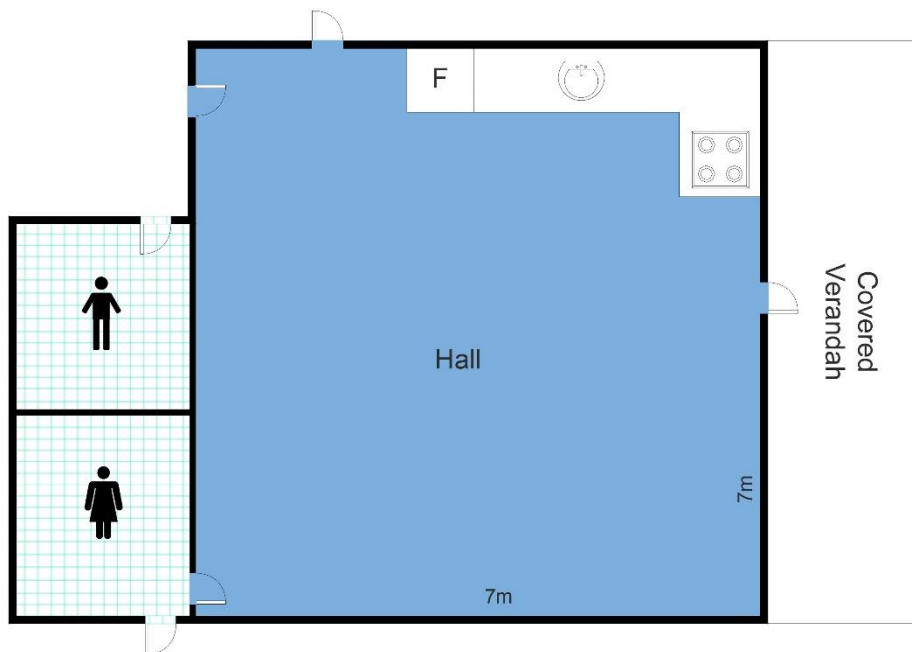

Chittaway Point Hall

Front of the facility

Hall

Kitchen

Location

Floorplan

Chittaway Point Hall
Geoffrey Rd, Chittaway Point

Chairs	59
Tables	8 rectangle
Stage	No
Capacity	30