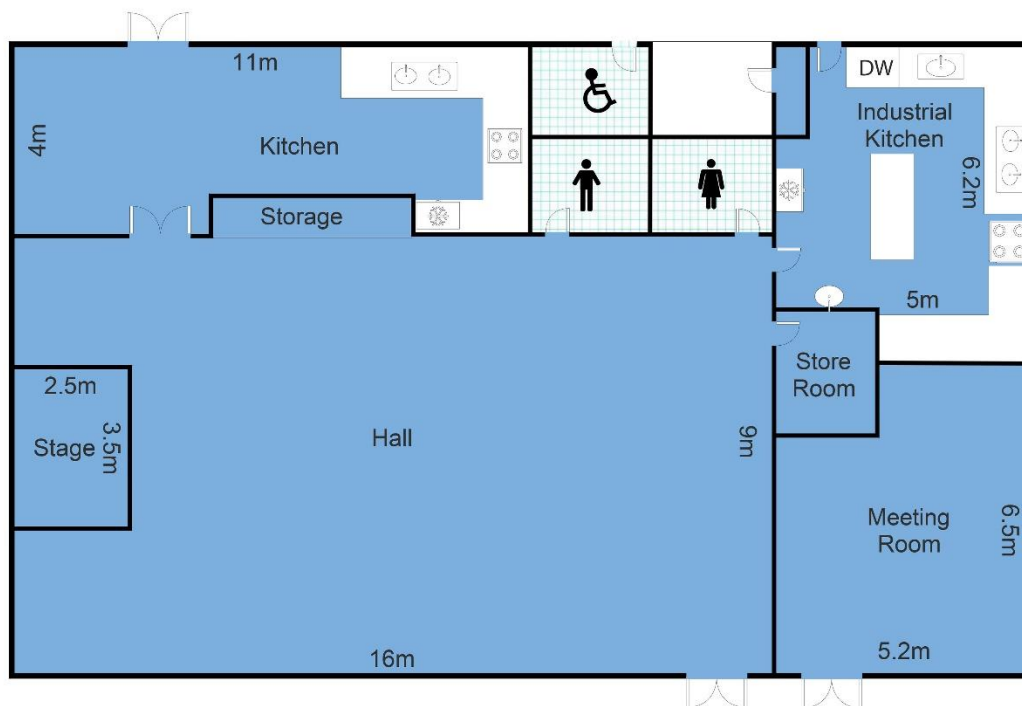

Gwandalan Community Hall

Front of the facility

Hall

Kitchen 1

Kitchen 2

Meeting Room

BBQ/Playground

Location

Gwandalan Community Hall

2 Koowong Rd, Gwandalan

Chairs	85
Tables	23 (8 round, 15 rectangle)
Stage	2.5 x 3.5
Capacity	70