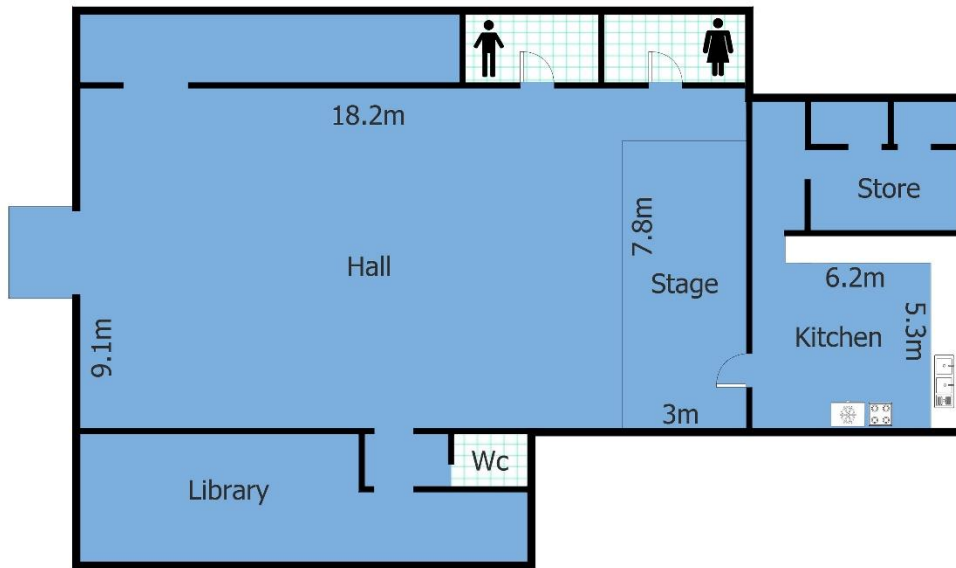

# Halekulani Community Hall

Front of the facility

Hall

## Kitchen

**Location**

Halekulani Recreation Hall  
 107 Scenic Dr, Budgewoi

<b>Chairs</b>	<b>95</b>
<b>Tables</b>	<b>9 rectangle</b>
<b>Stage</b>	<b>8 x 3m</b>
<b>Capacity</b>	<b>70</b>