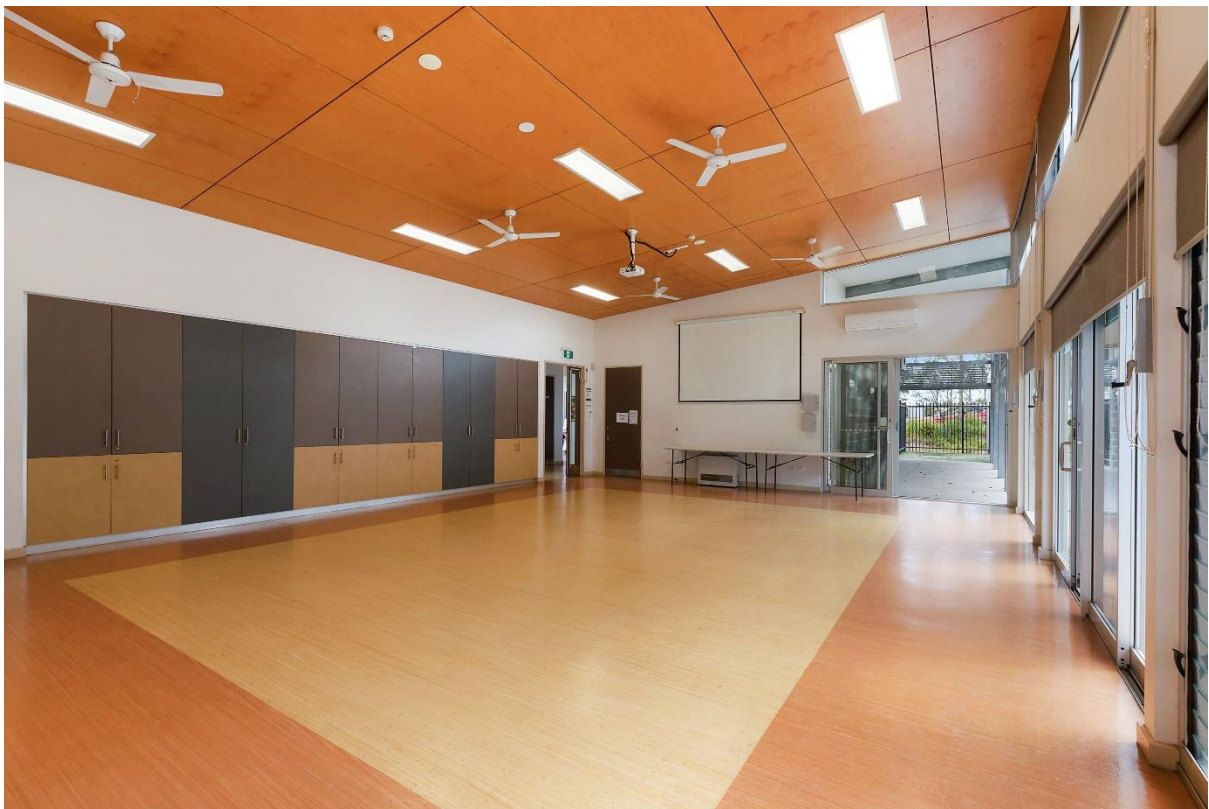

Hamlyn Terrace Community Centre

Front of the facility

Activity Room/Hall

Meeting Room

Kitchen

BBQ Area

Playground

Courtyard

Location

Hamlyn Terrace Community Centre
 80 Minnesota Rd, Hamlyn Terrace

Activity Room/Hall

Chairs	72
Tables	10 rectangle
Stage	NA
Capacity	50

Meeting Room

Chairs	42
Tables	9 rectangle
Stage	NA
Capacity	20