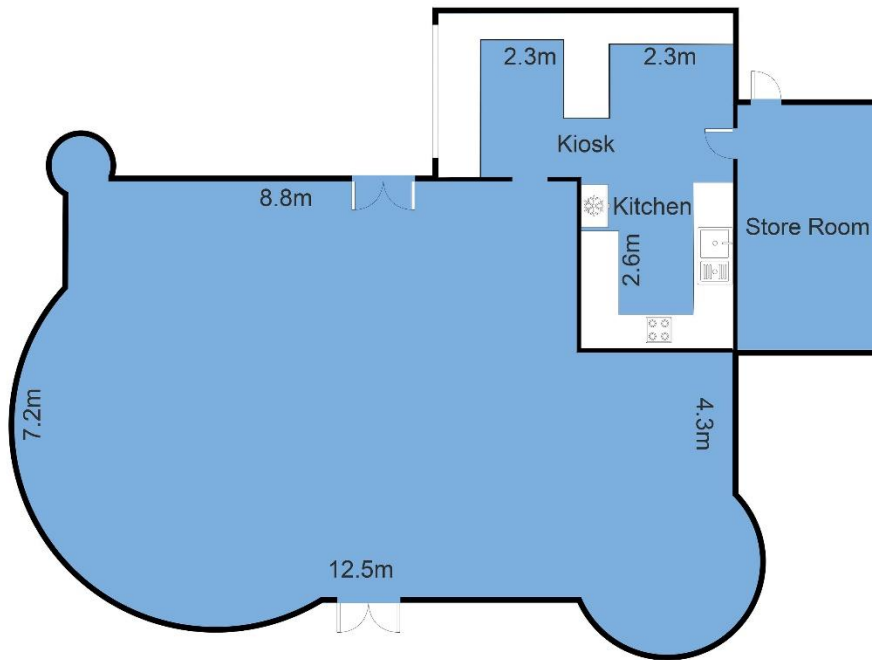

# Kincumba Mountain Kiosk

Front of the facility

Interior

**Kitchen**

## Location

Kincumber Mountain Kiosk

Island View Dr, Kincumber

<b>Chairs</b>	<b>100</b>
<b>Tables</b>	<b>13 (6 large, 7 small rectangle)</b>
<b>Stage</b>	<b>NA</b>
<b>Capacity</b>	<b>50</b>