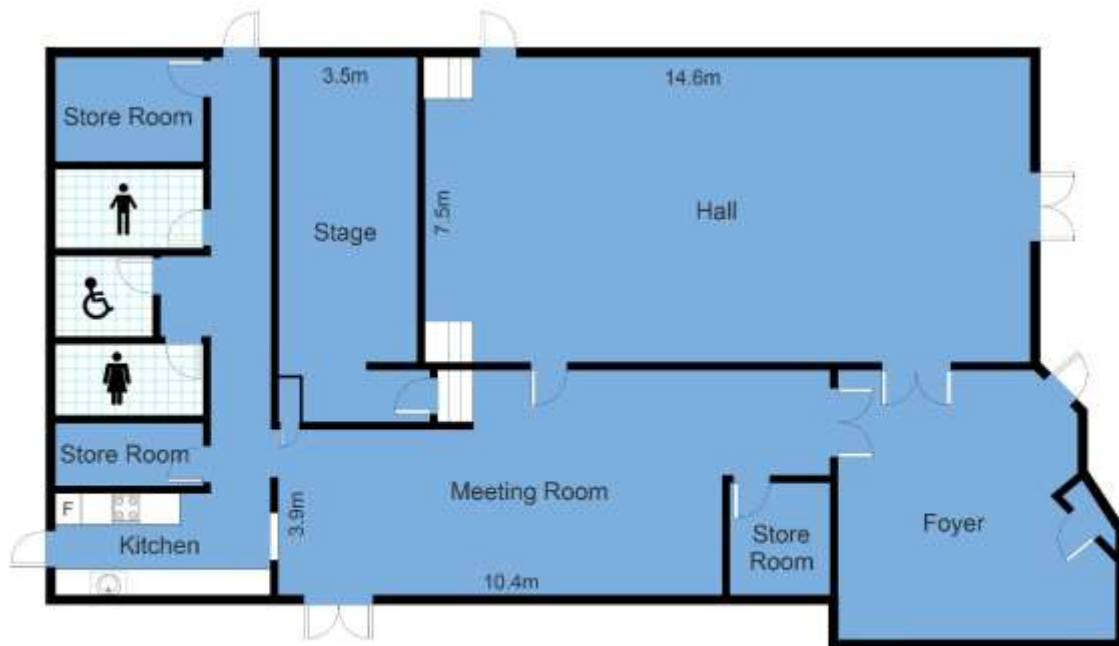

# Kincumber School of Arts

Front of the facility

Hall

**Meeting Room**

## Kitchen

## Location

Kincumber School Of Arts  
 Corner Tora Ave And Empire Bay Dr, Kincumber

<b>Chairs</b>	<b>105</b>
<b>Tables</b>	<b>16 rectangle</b>
<b>Stage</b>	<b>3.5m x 7.5m</b>
<b>Capacity</b>	<b>70</b>