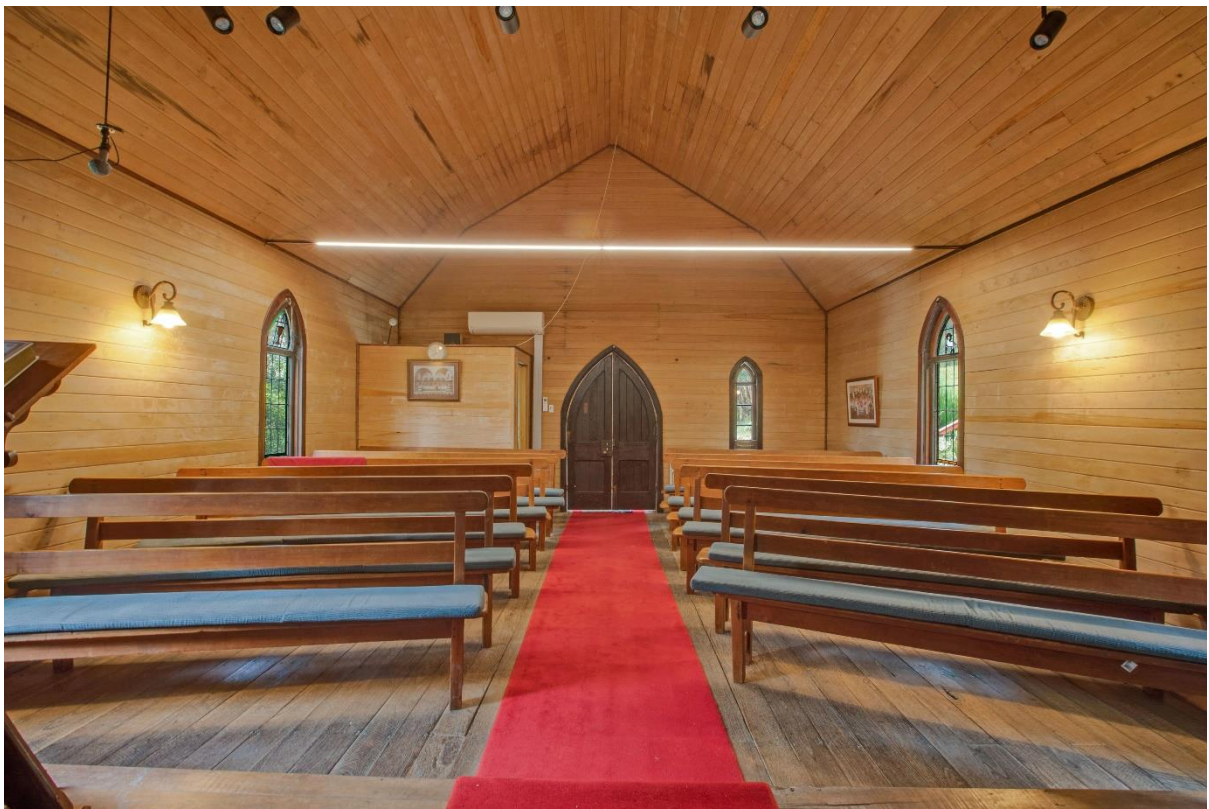

St Barnabas Church

Front of the facility

Inside the facility

Location

Chairs	12 Pews
Tables	2
Capacity	26