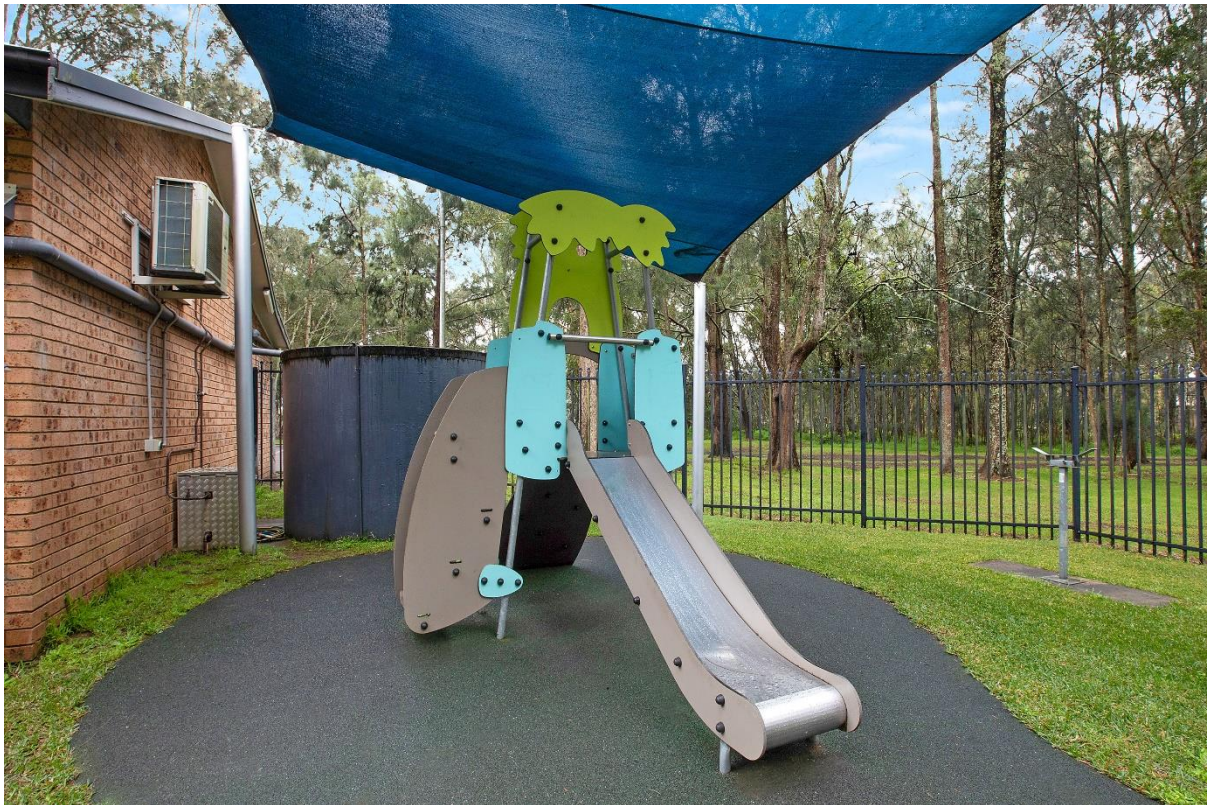

Summerland Point Community Hall

Front of the facility

Hall

Playground

Kitchen

Location

Summerland Point Community Hall
 Boat Harbour Reserve, Summerland Point

Chairs	50
Tables	5
Capacity	35