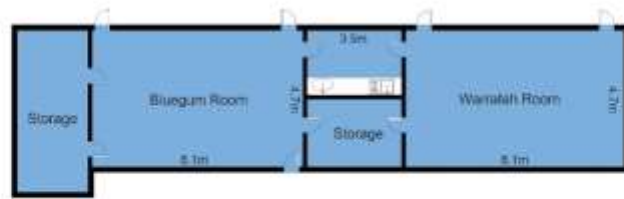

The Berkeley Community Centre

Front of the facility

Melaleuca Room

Outdoor Area Melaleuca Room

Kitchen

Blue Gum Room

Waratah Room

Kitchenette

Outdoor area BlueGum & Waratah

Location

The Berkeley Community Centre
 1-3 Heather Ave, Glenning Valley

| | |
|-----------------|---|
| Chairs | 160 between all 3 rooms |
| Tables | 24 (19 Large Rectangle, 5 Small Rectangle) between 3 rooms |
| Capacity | 70 Melaleuca Room 20 Blue Gum 20 Waratah |