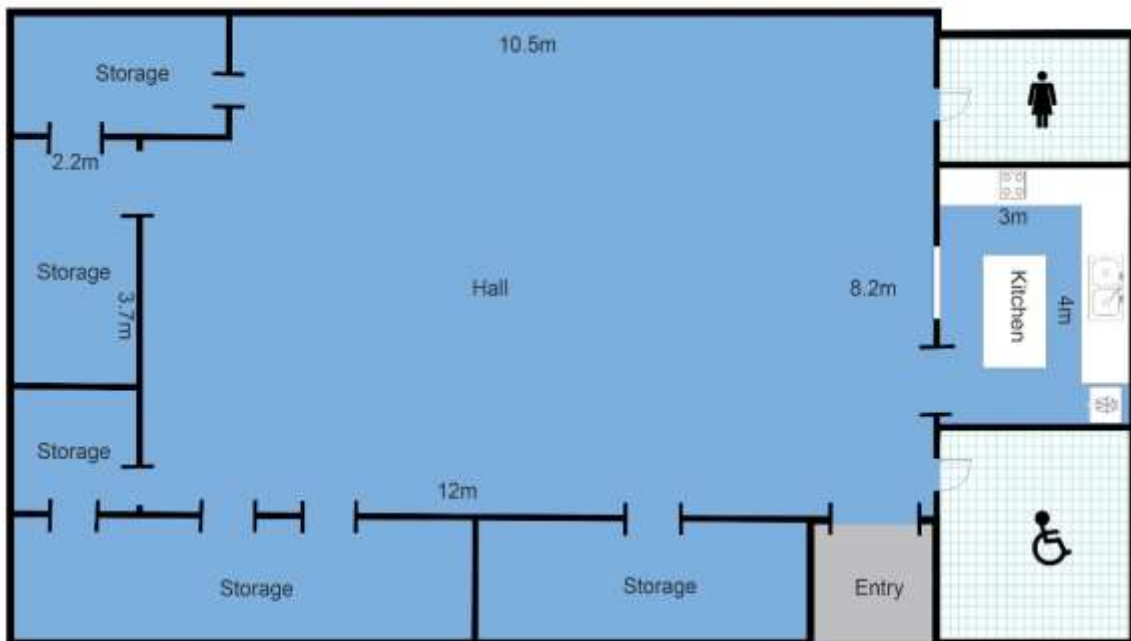

Toukley Community Hall

Front of the facility

Hall

Kitchen

Outdoor Area

Toukley Community Hall
Corner Main Rd and Victoria Ave, Toukley

Chairs	60
Tables	20 Large rectangle
Capacity	50