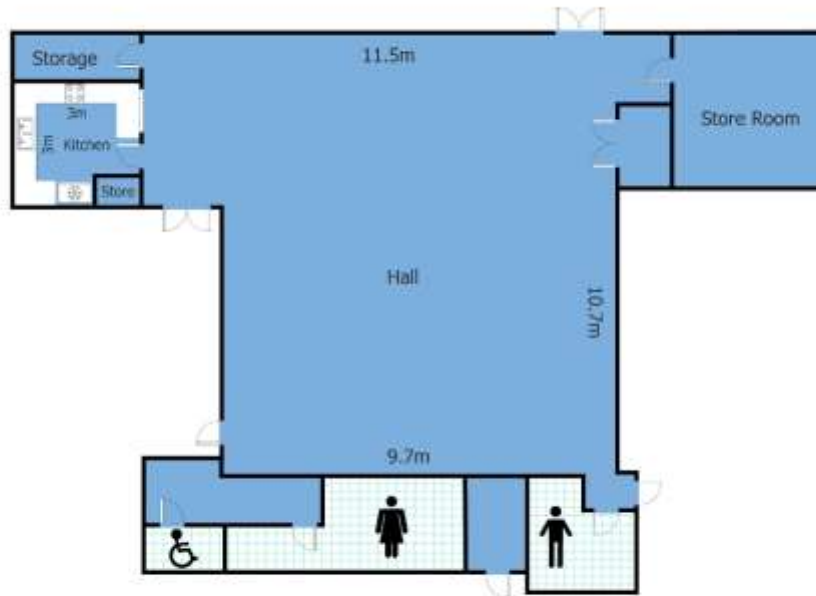

Tumbi Community Hall

Front of the facility

Hall

Kitchen

Outdoor area

Location

Tumbi Community Hall
 Roberta St, Tumbi Umbi

Chairs	80
Tables	12 Rectangle
Capacity	60 people