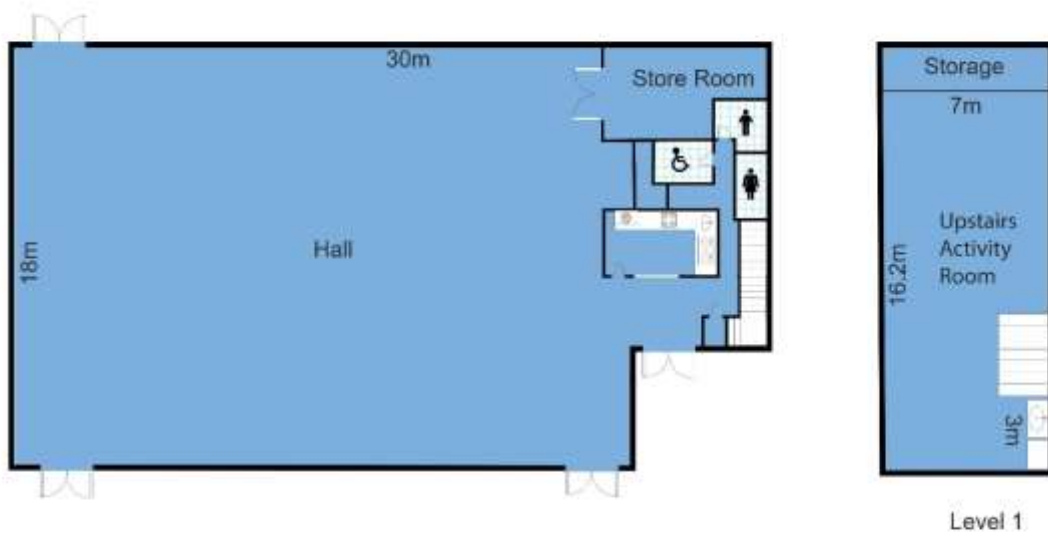

Tunkuwallin Community Hall

Front of the facility

Upstairs Studio

Downstairs Hall (basketball games not permitted hoops removed)

Kitchen

Adjacent Public Playground

Location

Tunkuwallin Community Hall
130 Kanangra Dr, Gwandalan

Chairs	90 between both spaces
Tables	25 Round 5 Rectangle between both spaces
Capacity	Upstairs Studio - 50 Downstairs Hall - 280