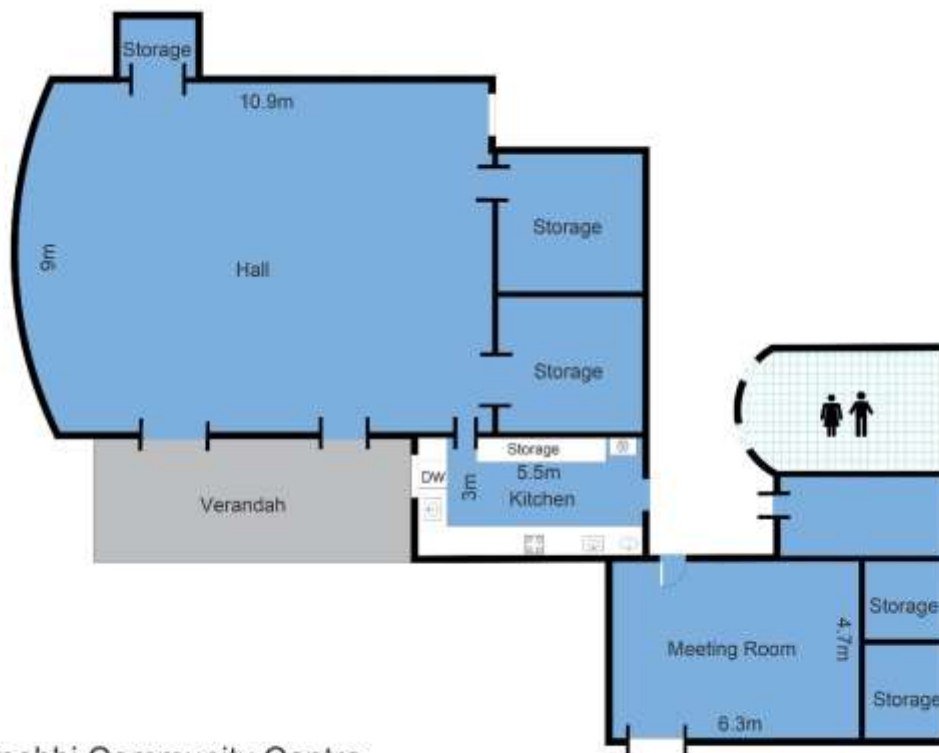

Watanobbi Community Centre

Front of the facility

Hall

Meeting Room

Kitchen

Outdoor Area

Adjacent Public Reserve

Watanobbi Community Centre

Harrington Dr, Watanobbi

| | |
|-----------------|--|
| Chairs | 75 |
| Tables | 17 Rectangle |
| Capacity | Hall – 50 Meeting Room - 15 |