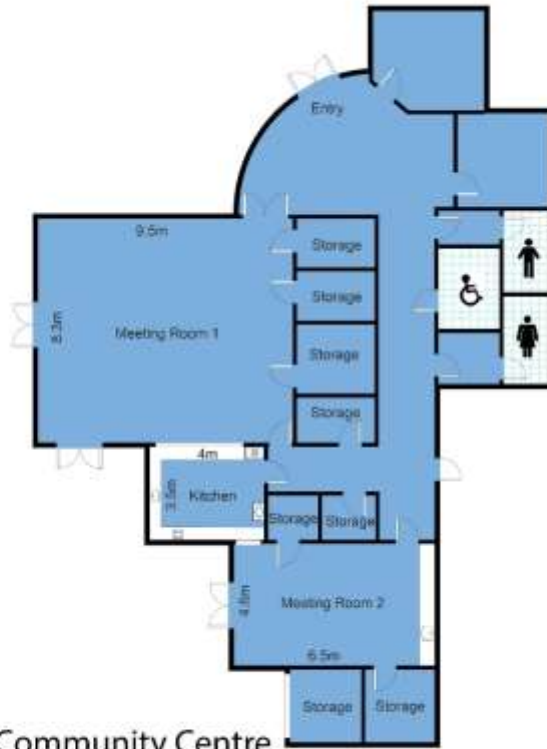

Woodbury Park Community Centre

Front of the facility

Activity Room

Meeting Room

Kitchen

Outdoor Area

Woodbury Park Community Centre
1 Woolmers Cres, Mardi

Chairs	90 shared across both spaces
Tables	9 large Rectangle 2 small rectangle, across both spaces
Capacity	Activity Room – 40 Meeting Room - 16