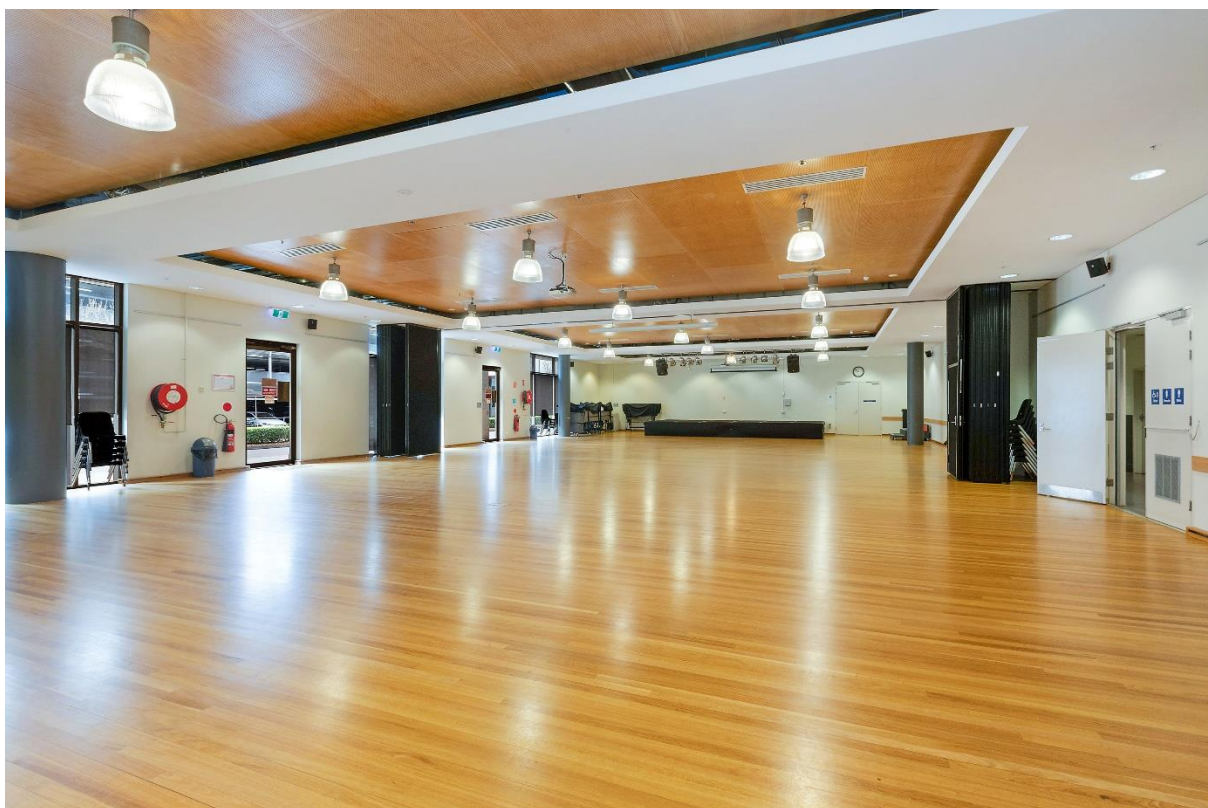

Erina Centre – Erina Room

Front of the facility

Erina Room

Kitchen (additional fees apply for use of Kitchen)

The Erina Centre

Chairs	200
Tables	58 - 750mm(H)x1827mm(W)x750mm(D)
Stage	Yes 7.5x3.6m
Capacity	200