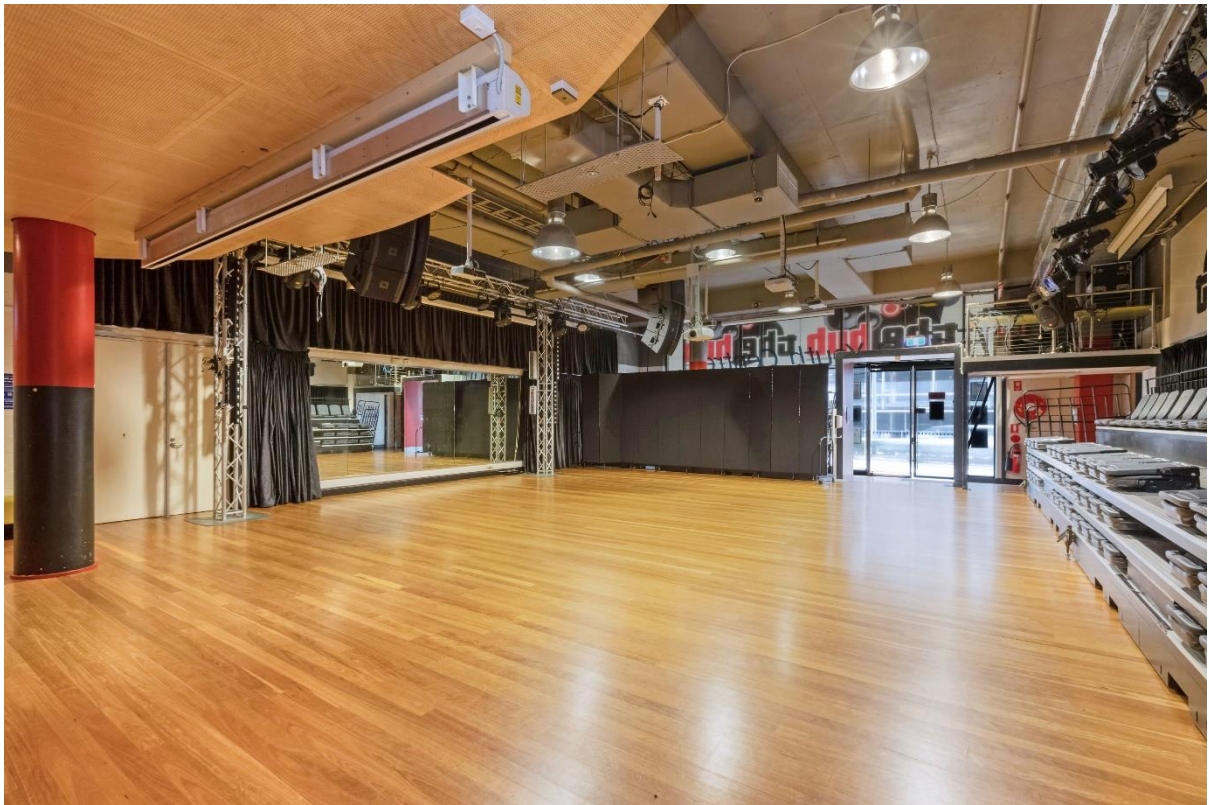

Kitchen (additional fees apply for use of Kitchen)