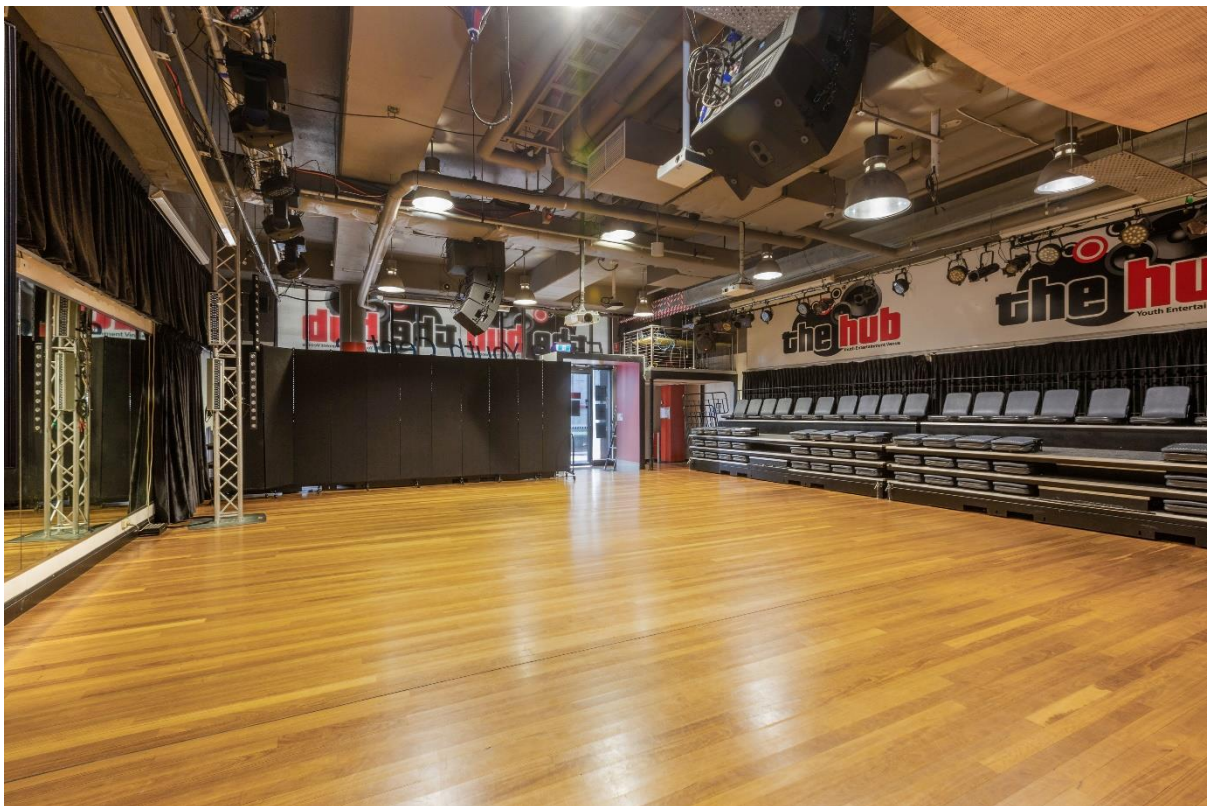

## The Hub - Youth Entertainment Venue

**Kitchen (additional fees apply for use of Kitchen)**

## The Erina Centre

<b>The Hub Capacity</b>	<b>Bare Venue Hire 100</b> <b>Tables and Chairs 60</b>
<b>The Hub Events Capacity</b>	<b>Tiered seating 148</b> <b>Additional Floor seating 100</b>