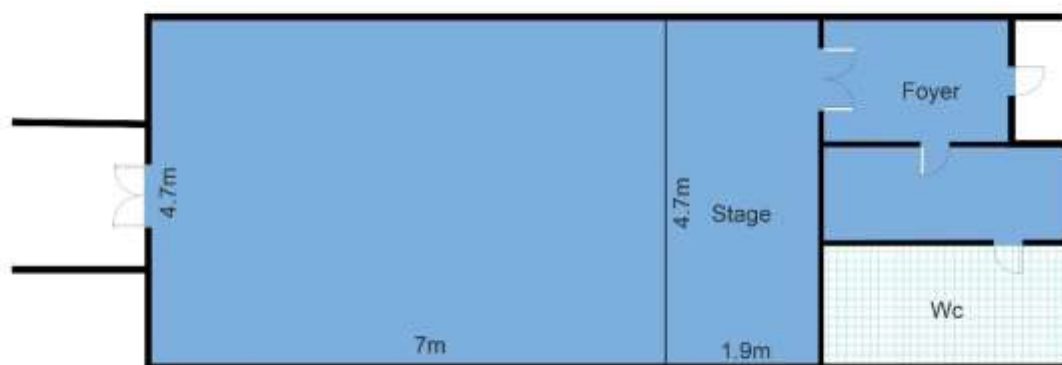

Woy Woy Environment Hall

Outside of the facility

Hall

Location

Woy Woy Environment Centre

267 Blackwall Rd, Woy Woy

Chairs	20
Tables	8 large Rectangle 1 small rectangle
Capacity	30