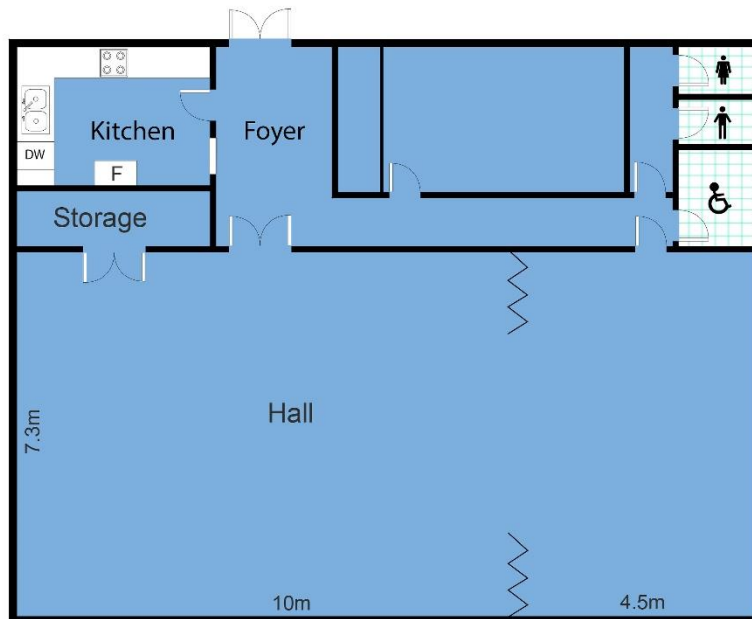

Point Clare Community Hall

Front of the facility

Back entrance of the facility

Hall

Kitchen

Location

Point Clare Hall

49 Brisbane Water Dr, Piont Clare

Chairs	66
Tables	9 (rectangle)
Capacity	50