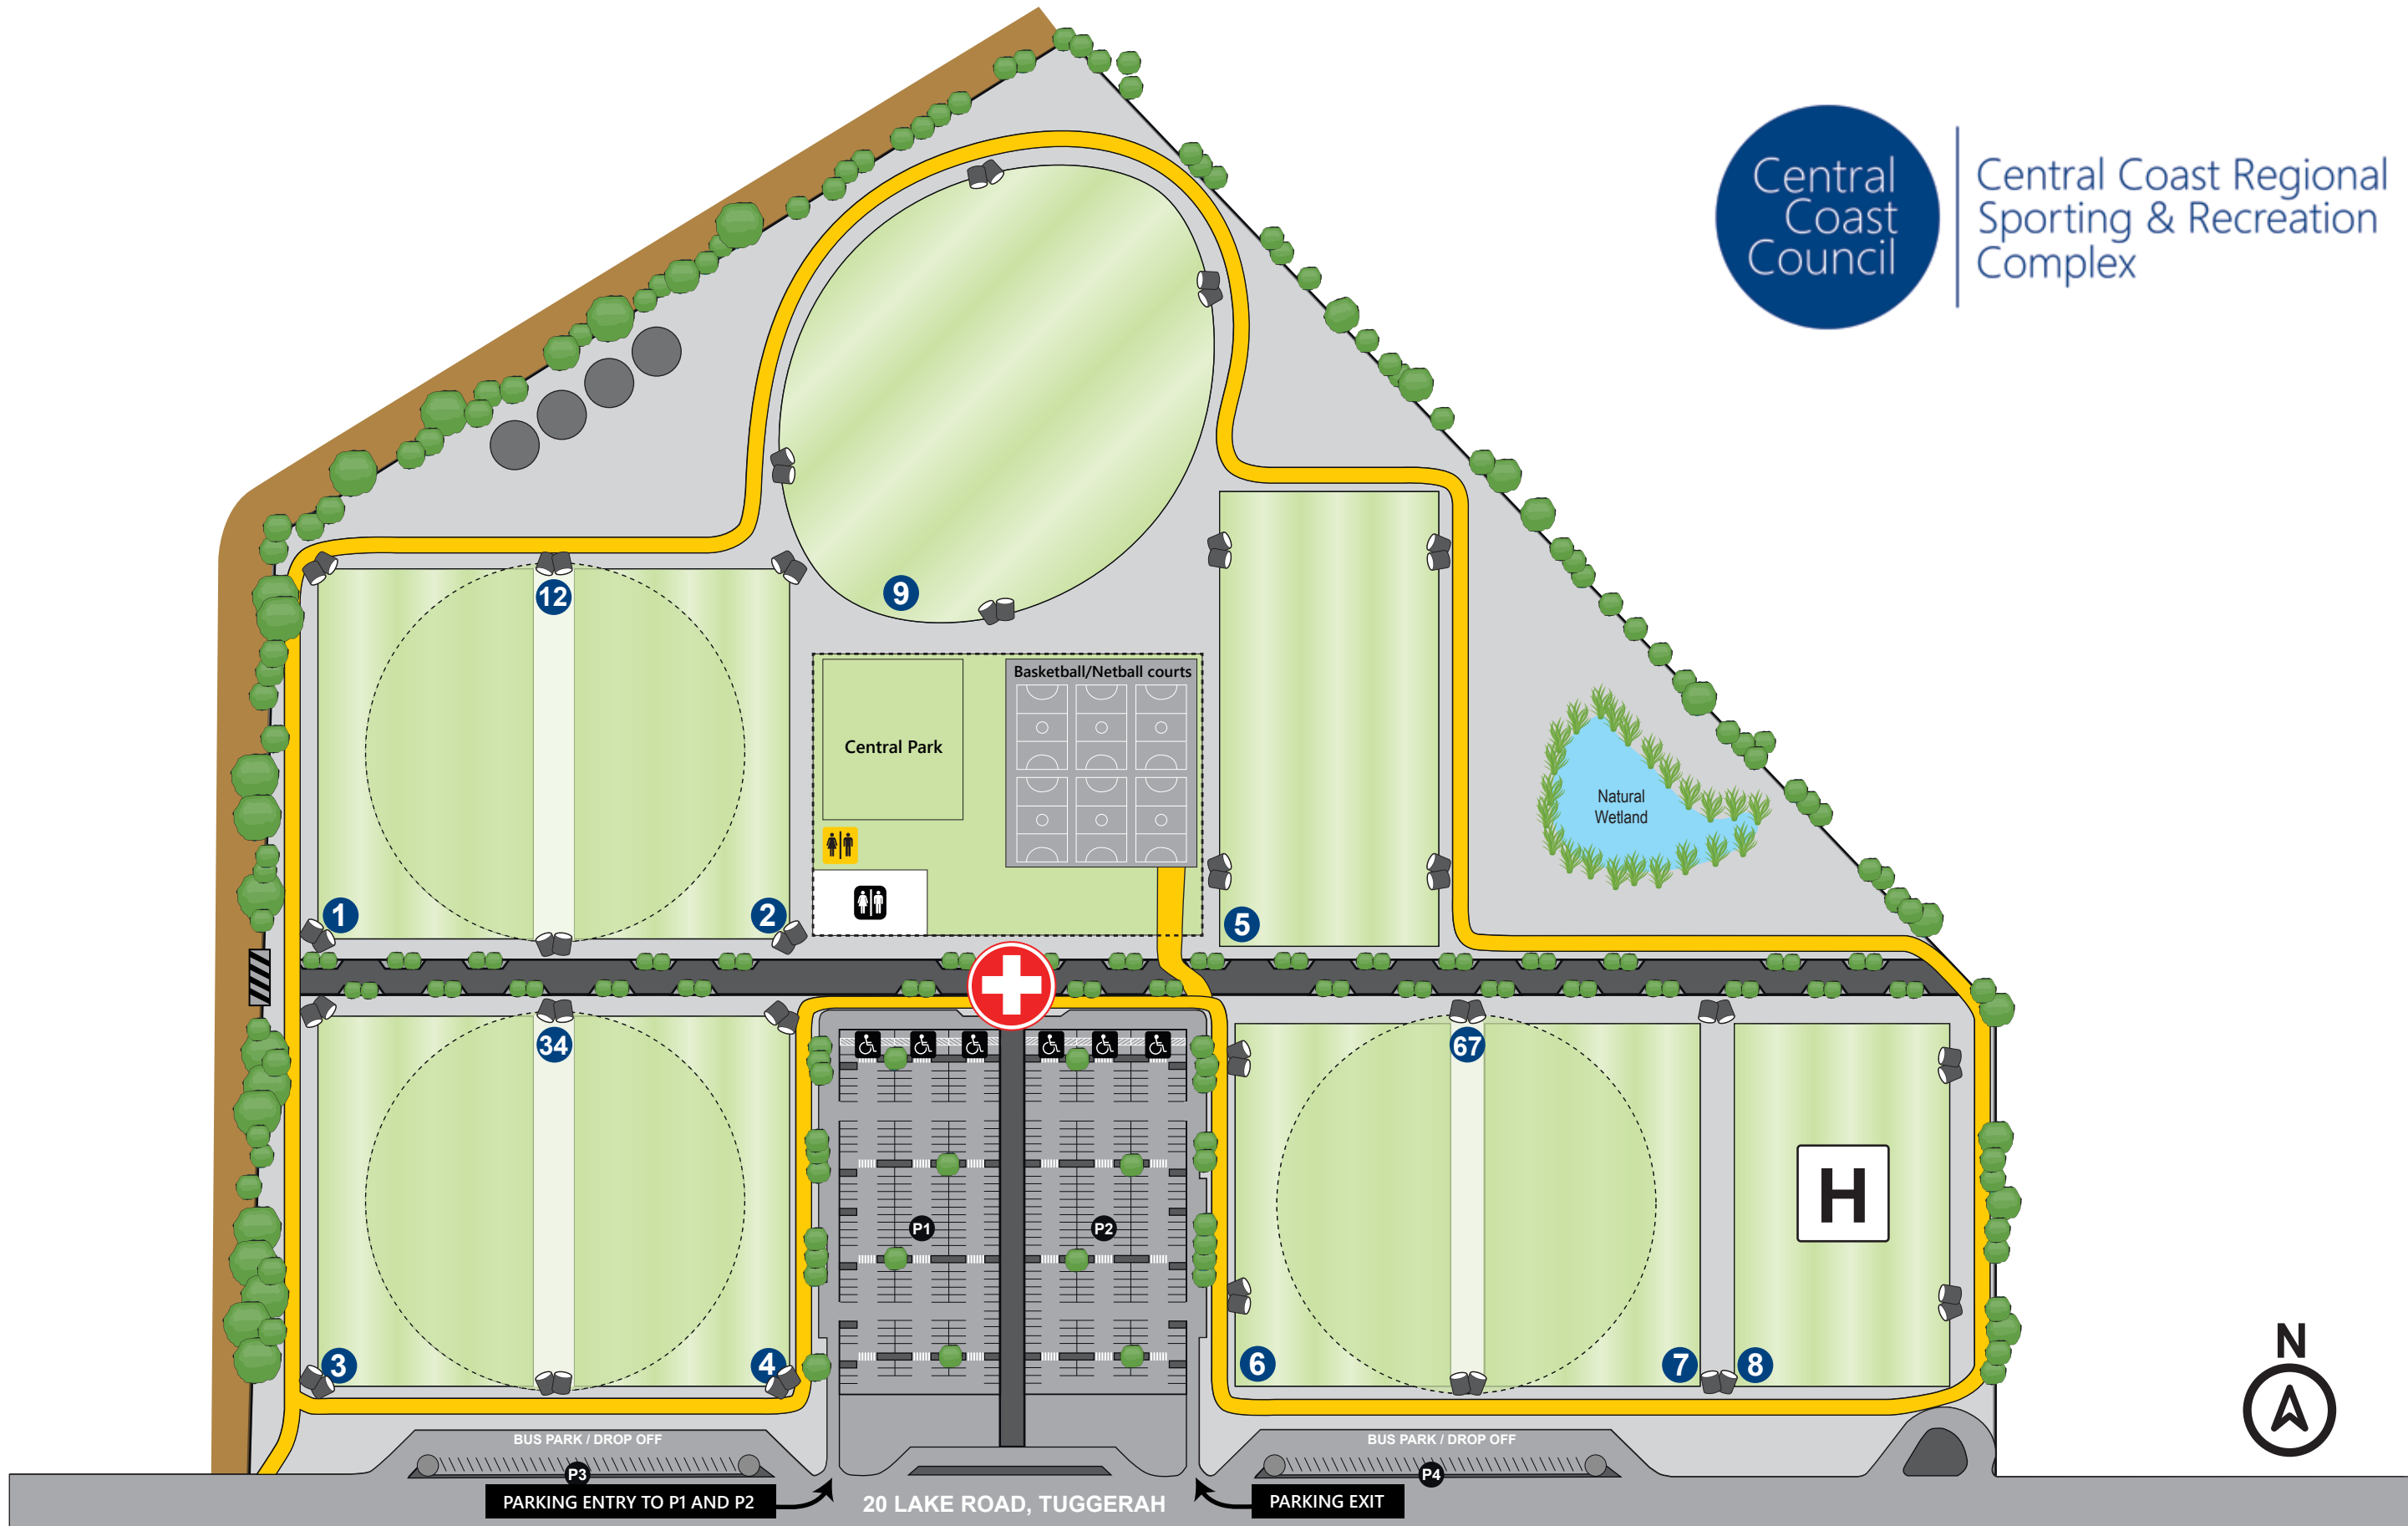

# Central Coast Regional Sporting & Recreation Complex

To Bryant Drive  
 To Tuggerah Station (400m)

### Map Legend

- |                   |                             |              |                                |
|-------------------|-----------------------------|--------------|--------------------------------|
| Sports Field ID   | Water Storage Units         | Service Road | Parking Bays                   |
| Floodlights       | Main Boulevard (560m x 10m) | Service Gate | Public Parking                 |
| Amenities         | Shared Pathway (2,020m)     | Help pad     | Ambulance / Emergency Vehicles |
| Temporary Toilets |                             |              |                                |