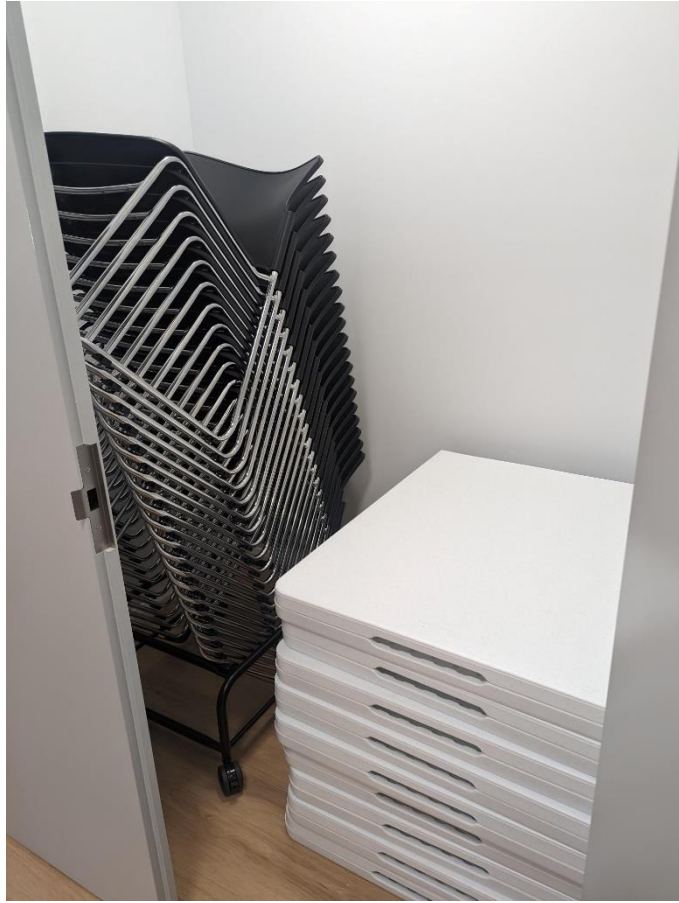

Norah Head Community Hall

Main Hall

Chairs	60
Tables	10
Stage	No
Capacity	60