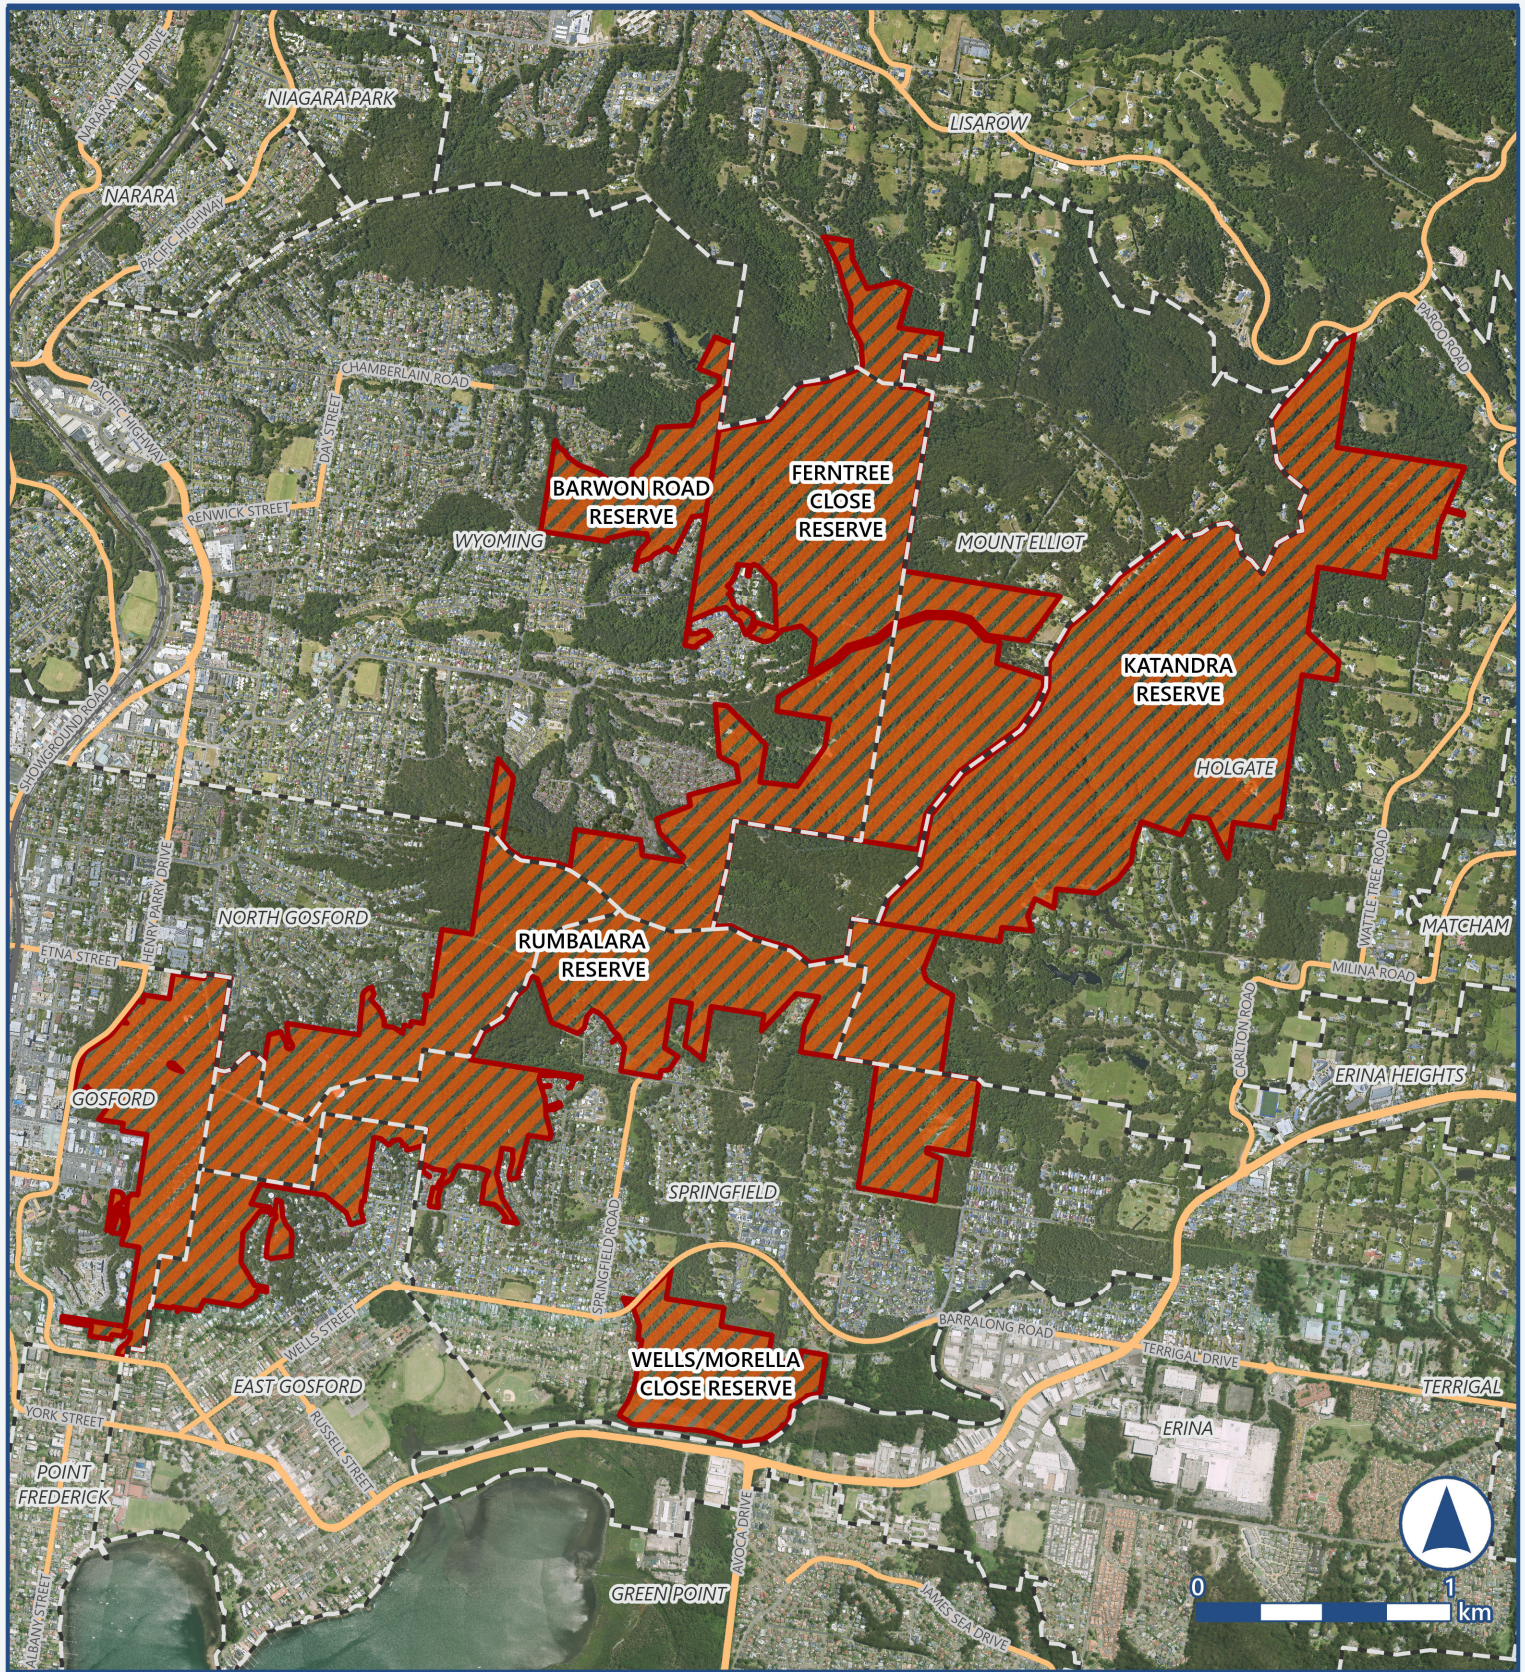

N.Gosford/E.Gosford/Wyoming/Mt.Elliot/Holgate/Springfield: Fox Control Program 2025-2026

1. **Legend**
2. Fox Control Areas
   - Suburb Boundary
   - Major Roads
   - Railway Lines

Reserve Name	Reserve Number
WELLS/MORELLA CLOSE RESERVE	R0096
BARWON ROAD RESERVE	R0044
FERNTREE CLOSE RESERVE	R0075
KATANDRA RESERVE	R0076
RUMBALARA RESERVE	R0073