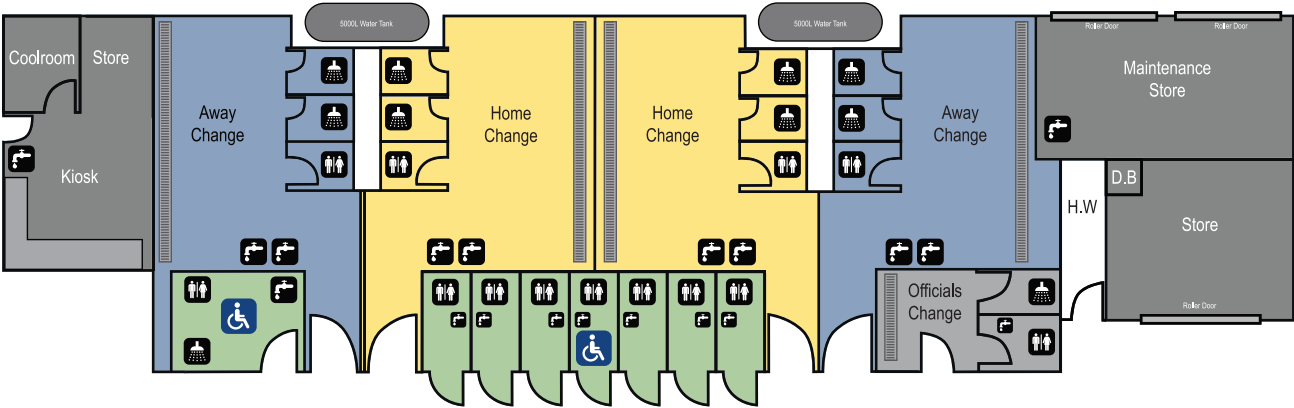

Central Coast Regional Sporting & Recreation Complex

Amenities Block

Map Legend

- | | | |
|--------------------|---------------------|-------------------|
| Amenities | Aluminium Bench | Home Change Rooms |
| Ambulant Amenities | Water Storage Units | Away Change Rooms |
| Showers | Basins | Public Amenities |