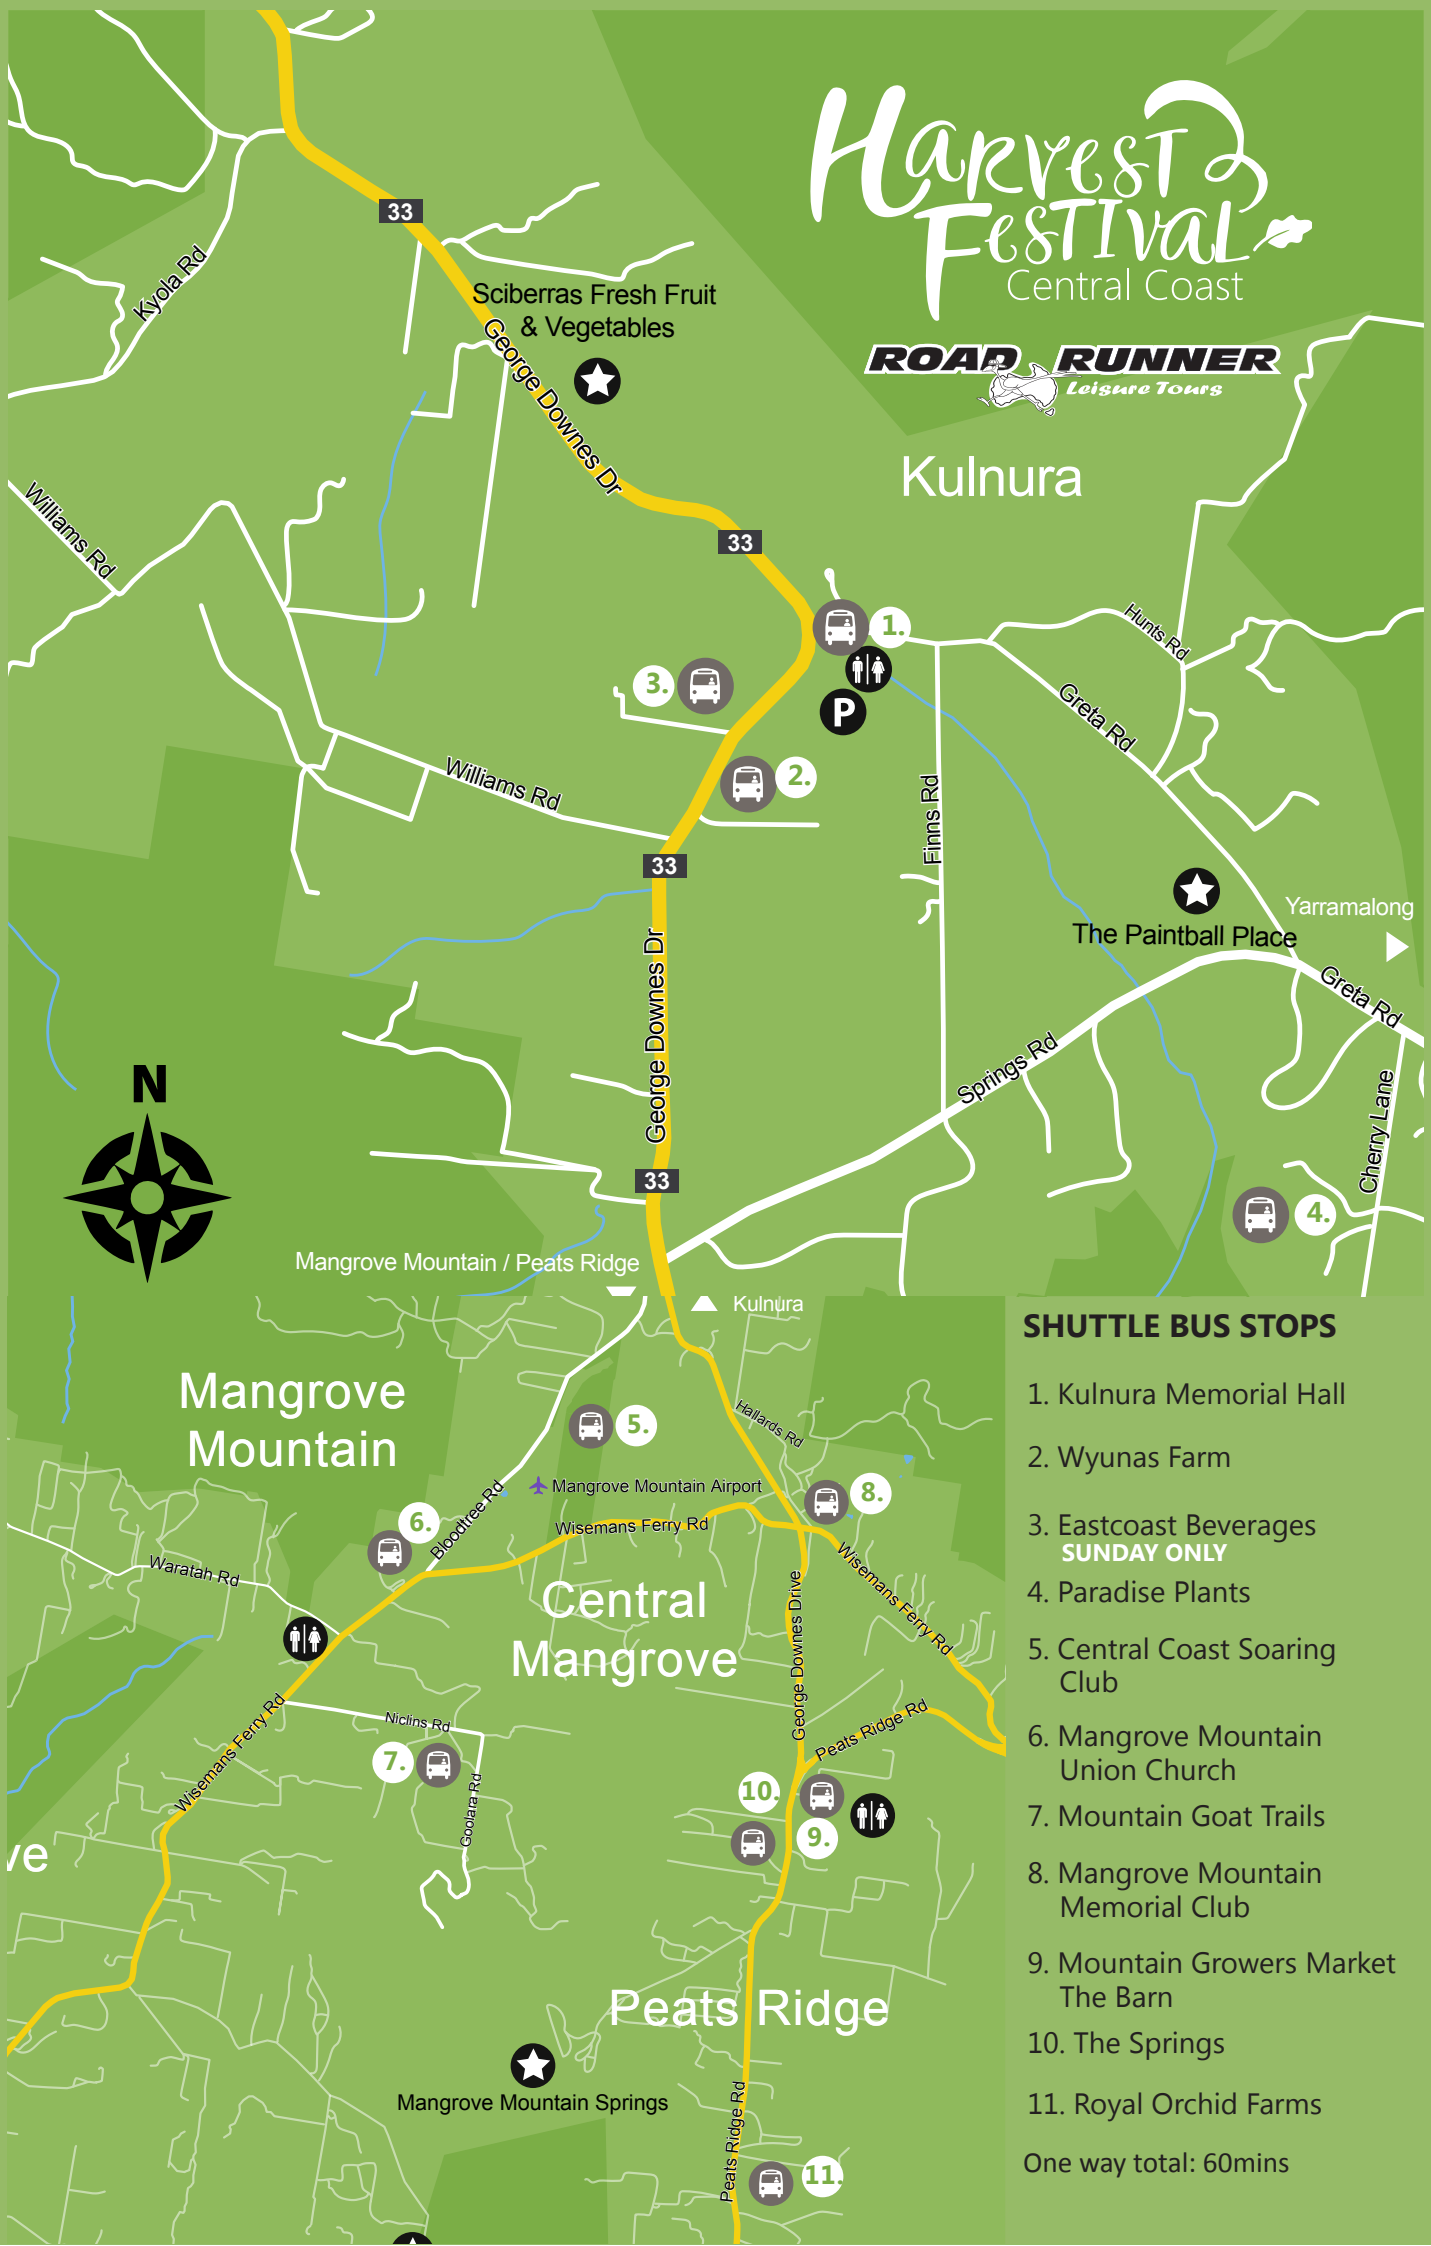

Shuttle Starts 10am daily | Last Route from 3pm daily. Bus ceases at 4pm daily.

Loop Service. Start in Kulnura doing complete route locations in order. On return going back to the same locations in reverse. Each bus will be **30mins** apart from one another.

Stop	Event Hub	Location	Address
1.	Kulnura Arts and Craft Exhibition	Kulnura Memorial Hall	Cnr Greta and George Downes Dr, Kulnura
2.	Pick your Own Oranges	Wyunas Farm	988 George Downes Dr, Kulnura
3.	Day on the Farm – SUNDAY ONLY	Eastcoast Beverages	993 George Downes Dr, Kulnura
4.	Open Day - Paradise Gardens	Paradise Plants	145 Cherry Ln, Kulnura
5.	Mountain Gliders	Central Coast Soaring Club	Bloodtree Rd, Mangrove Mountain
6.	Little White Church Cafe	Mangrove Mountain Union Church	2154 Wisemans Ferry Rd, Mangrove Mountain
7.	Paddock to Plate Sausage Sizzle	Mountain Goat Trails	60 Niclins Rd, Mangrove Mountain
8.	Mangrove Mountain Memorial Club	Mangrove Mountain Memorial Club	18 Hallards Rd, Central Mangrove
9.	Mountain Growers Market	Mountain Growers Market ,The Barn	1109 Peats Ridge Rd, Peats Ridge
10.	Quack Shack & Tastes of the Harvest	The Springs	1080 Peats Ridge Rd, Peats Ridge
11.	Open Day - Royal Orchid	Royal Orchid Farms	70 Brieses Rd, Peats Ridge

One way total: 60mins

Harvest Festival

Central Coast

ROAD RUNNER
Leisure Tours

Kulnura

SHUTTLE BUS STOPS

1. Kulnura Memorial Hall
2. Wyunas Farm
3. Eastcoast Beverages
SUNDAY ONLY
4. Paradise Plants
5. Central Coast Soaring Club
6. Mangrove Mountain Union Church
7. Mountain Goat Trails
8. Mangrove Mountain Memorial Club
9. Mountain Growers Market
The Barn
10. The Springs
11. Royal Orchid Farms

One way total: 60mins