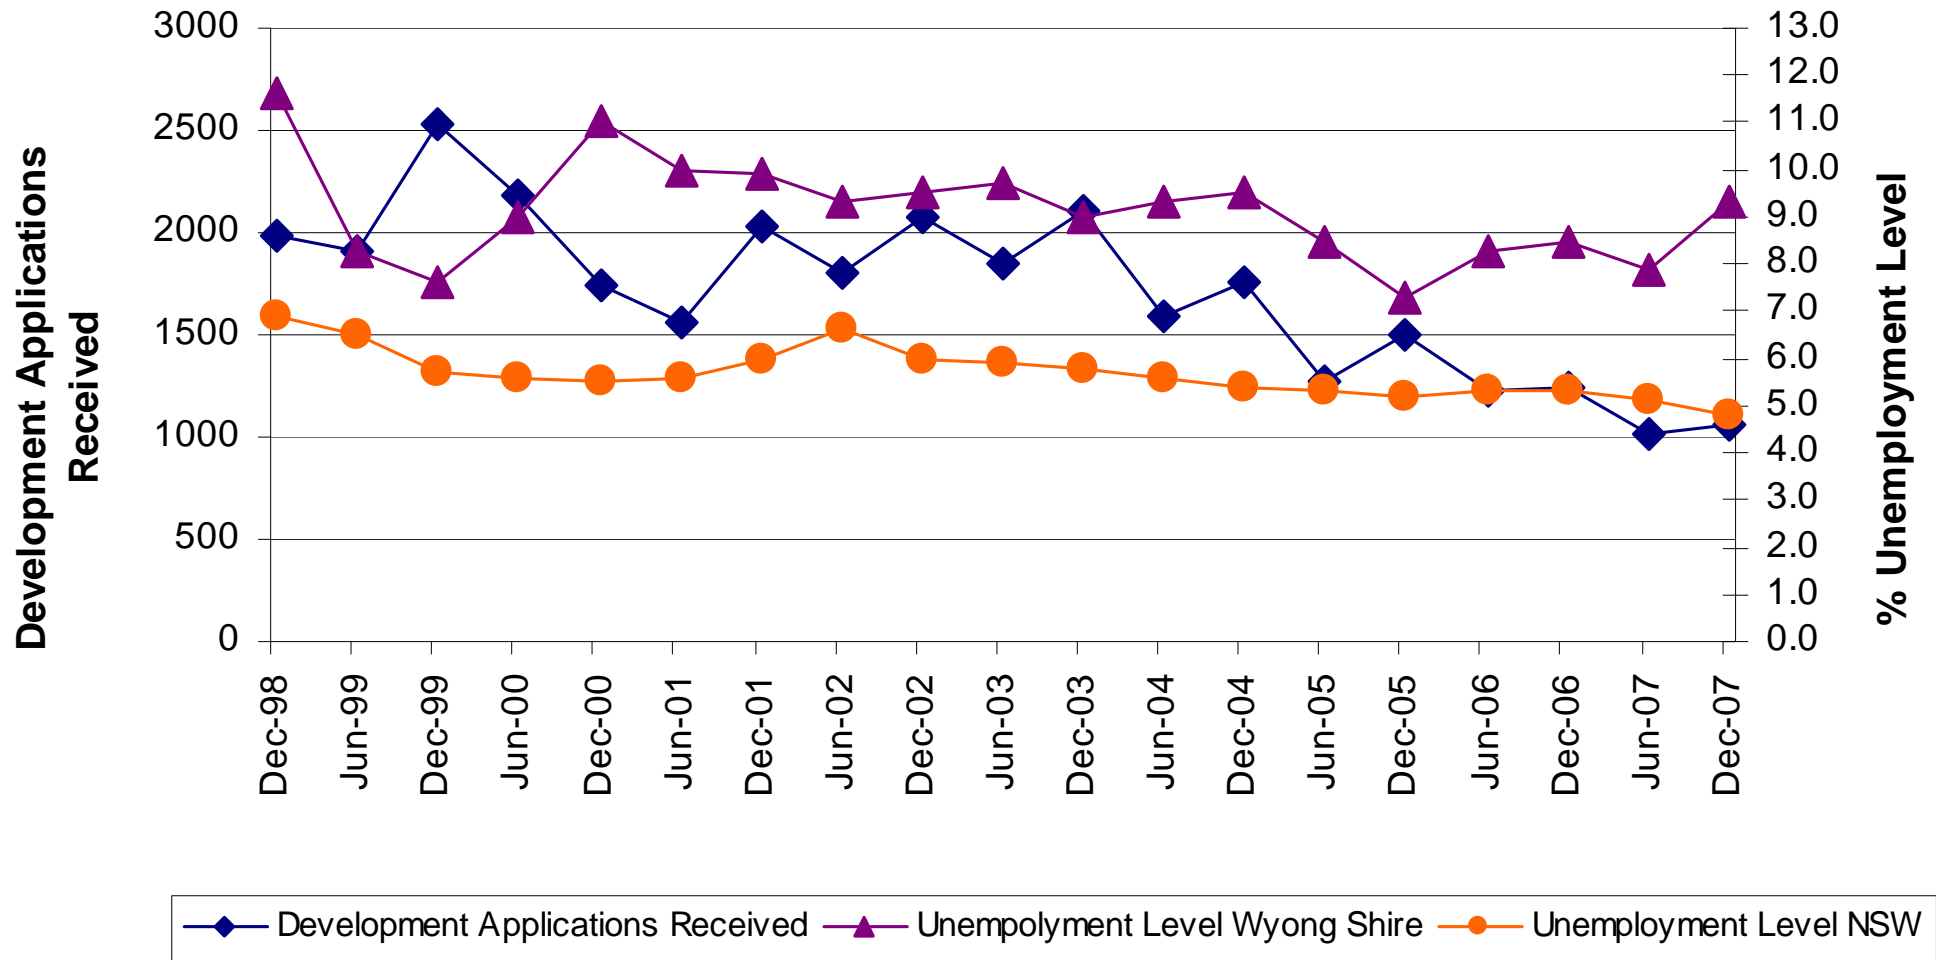

Comparison - Development Applications Received Wyong Shire Unemployment Level Wyong & NSW - December 1998 to December 2007

Source Unemployment: Australian Government Workplace - Publication name "Small Area Labour Markets - Australia"