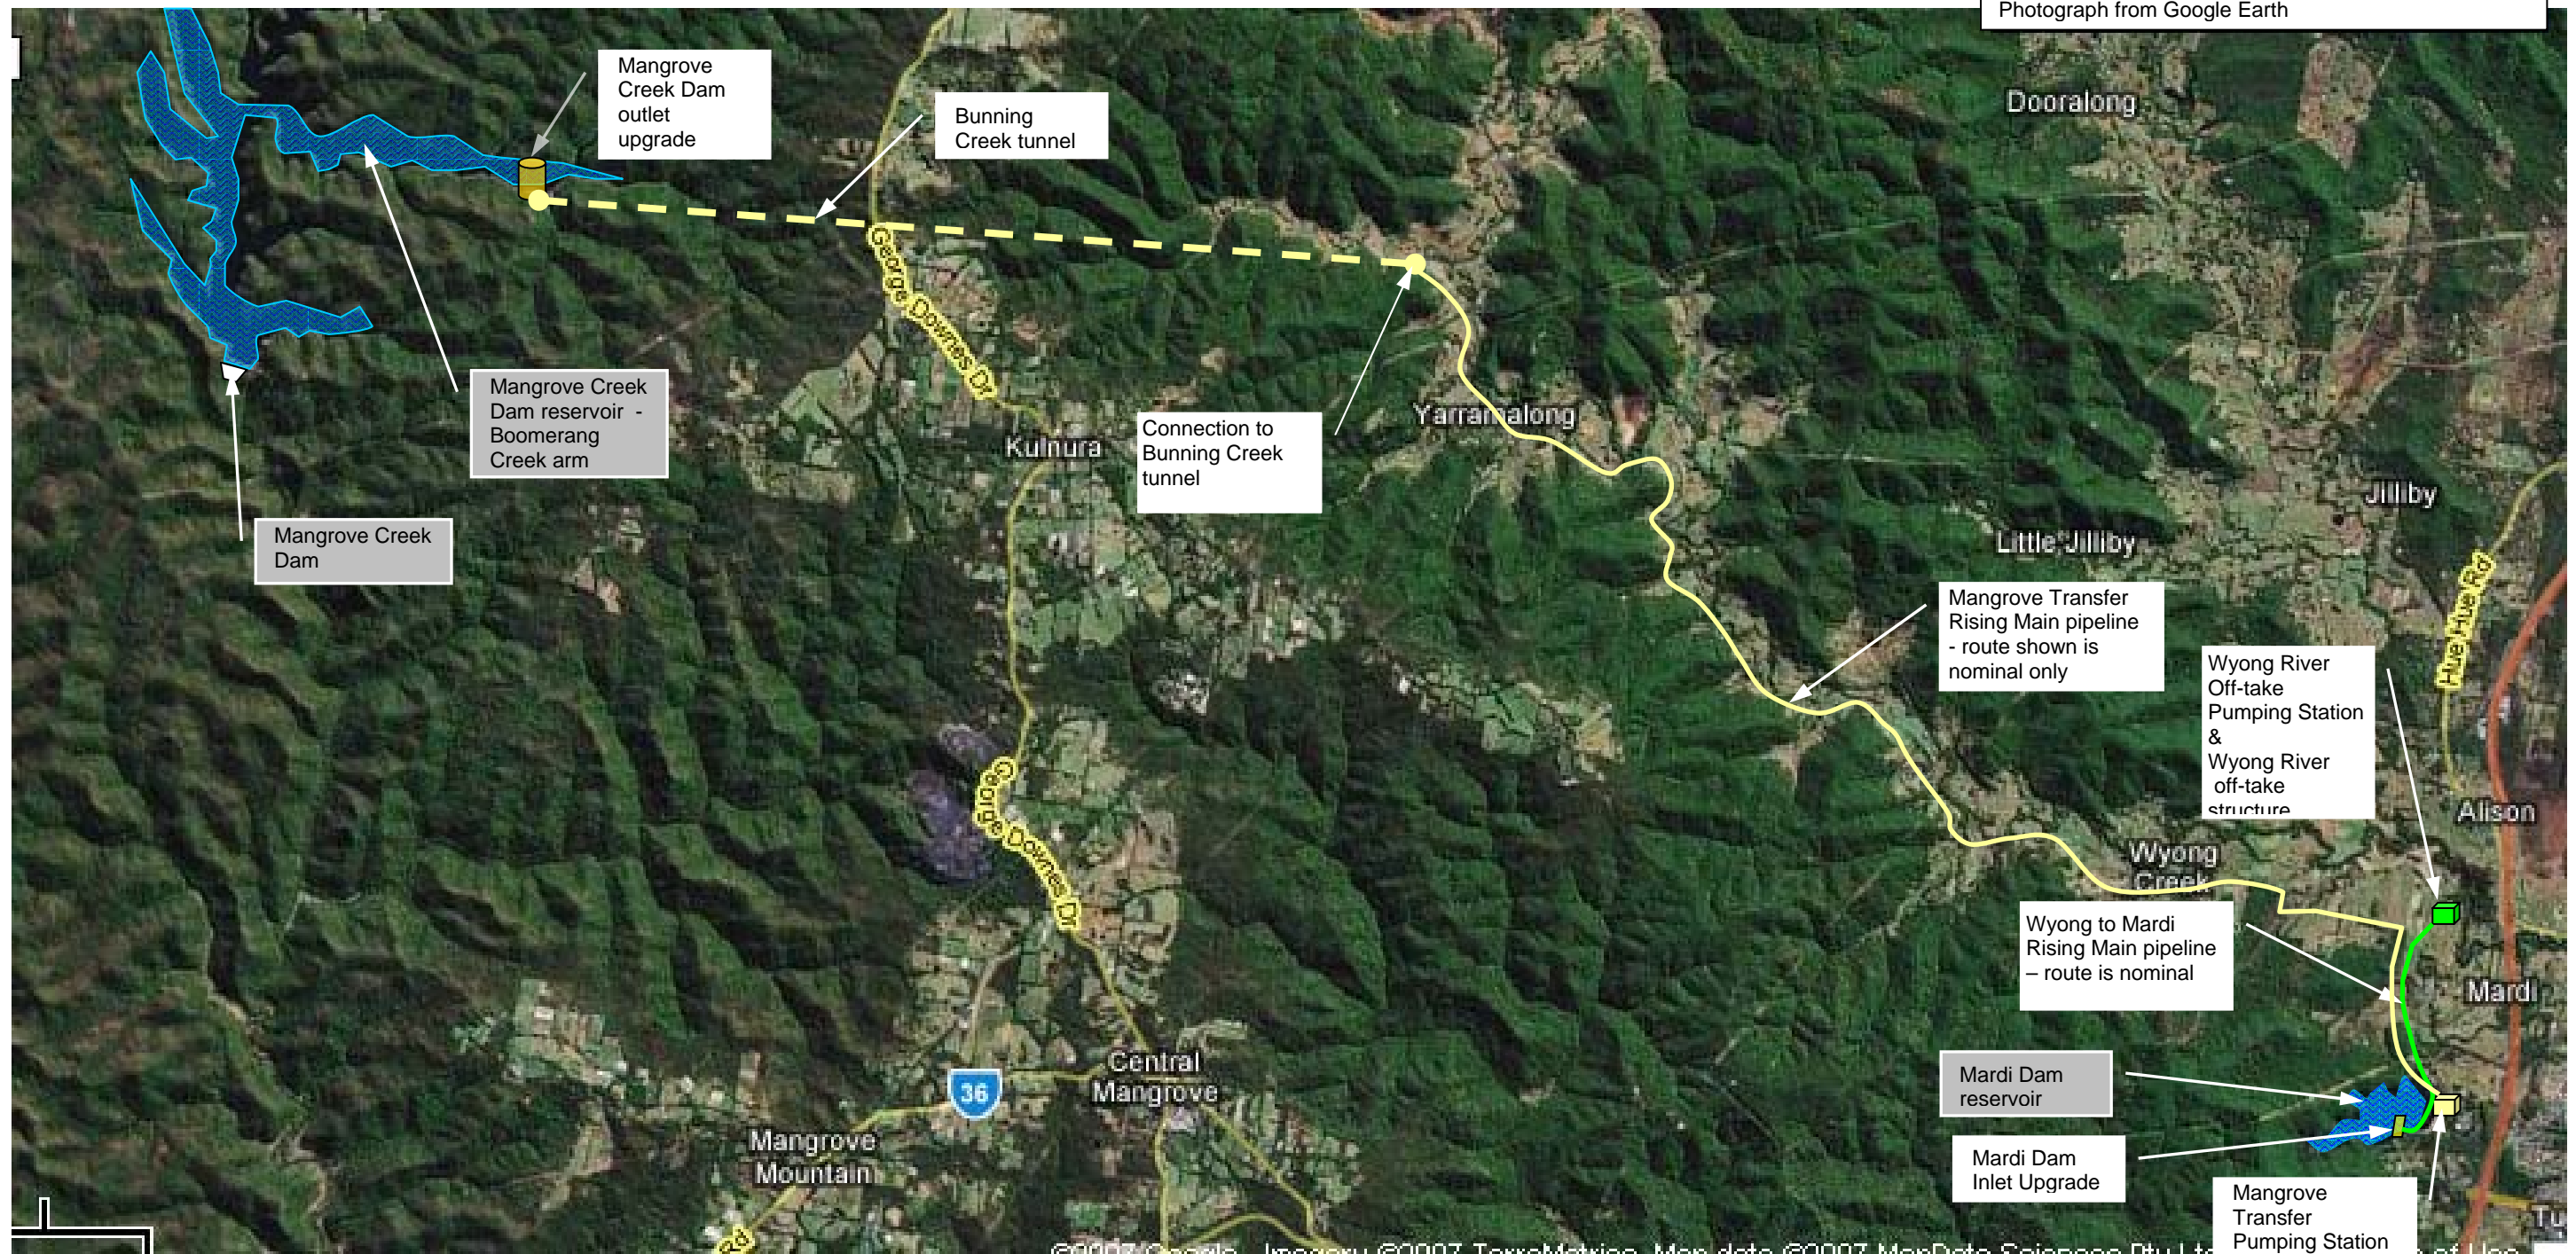

Mardi-Mangrove Link

Linking Wyong River to Mangrove Creek Dam

Photograph from Google Earth

Mardi to Mangrove Link Project
 Overview of Project Components
 November 2007