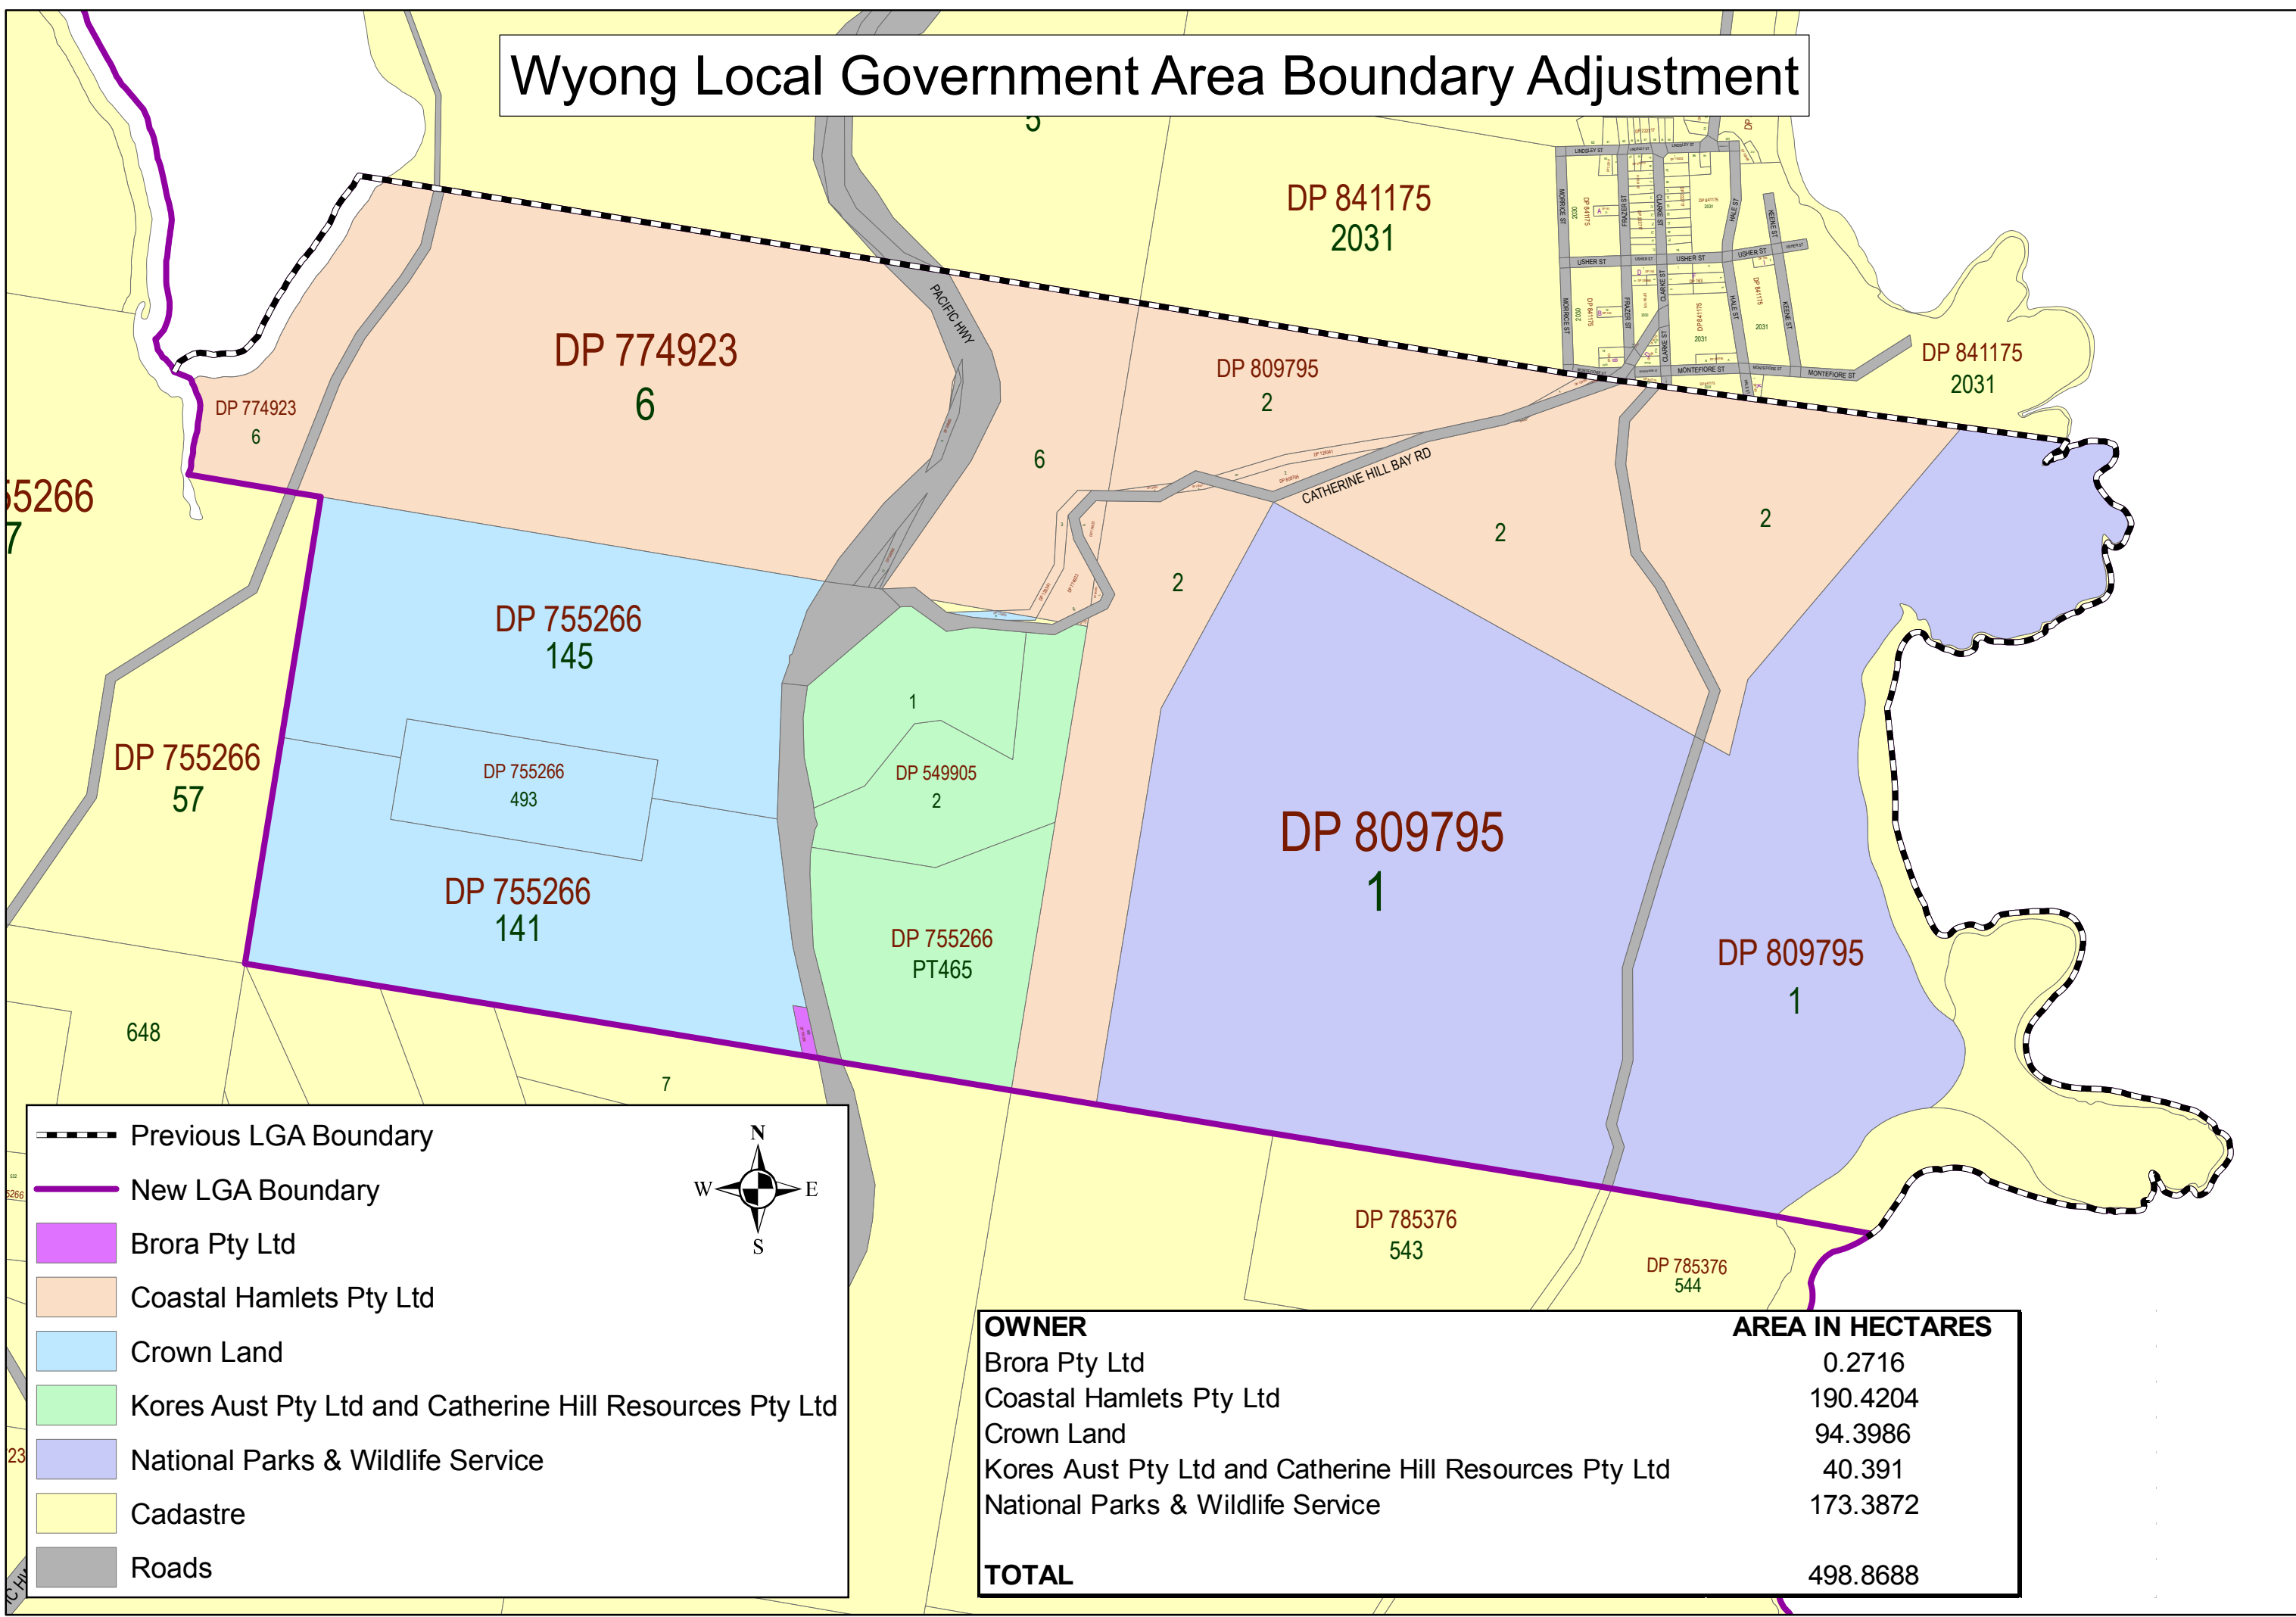

Wyong Local Government Area Boundary Adjustment

Previous LGA Boundary
 New LGA Boundary
 Brora Pty Ltd
 Coastal Hamlets Pty Ltd
 Crown Land
 Kores Aust Pty Ltd and Catherine Hill Resources Pty Ltd
 National Parks & Wildlife Service
 Cadastre
 Roads

OWNER	AREA IN HECTARES
Brora Pty Ltd	0.2716
Coastal Hamlets Pty Ltd	190.4204
Crown Land	94.3986
Kores Aust Pty Ltd and Catherine Hill Resources Pty Ltd	40.391
National Parks & Wildlife Service	173.3872
TOTAL	498.8688