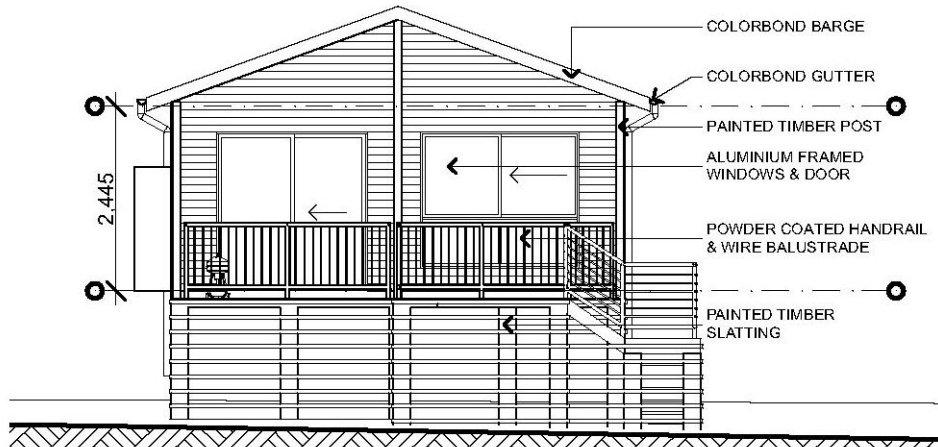

Central Coast Holiday Parks

Plans and Elevations of key elements of
the 2007/08 Improvement Works

Reception Norrah Head

Cabin Elevation Norah Head

1
14

Elevation - Typical Cabin

Scale: 1 : 100

Notes:

4
14

Elevation - Typical Cabin

Scale: 1 : 100

Notes:

Budgewoi Cabin Plan

Cabin Elevation Budgewoi

2
09

Elevation - Cabin Typical

Scale: 1

1
09

Elevation - Cabin Typical

Scale: 1 : 100

Notes:

Plan - Camp Kitchen Norah Head

Elevation Camp Kitchen Norah Head

1
06 Elevation - Camp Kitchen
Scale: 1 : 100
Notes:

BBQ Elevation Norah Head

1
11

Section - BBQ

Scale: 1 : 100

Notes:

Shade Sail Norah Head

Norah Head Drive thru sites