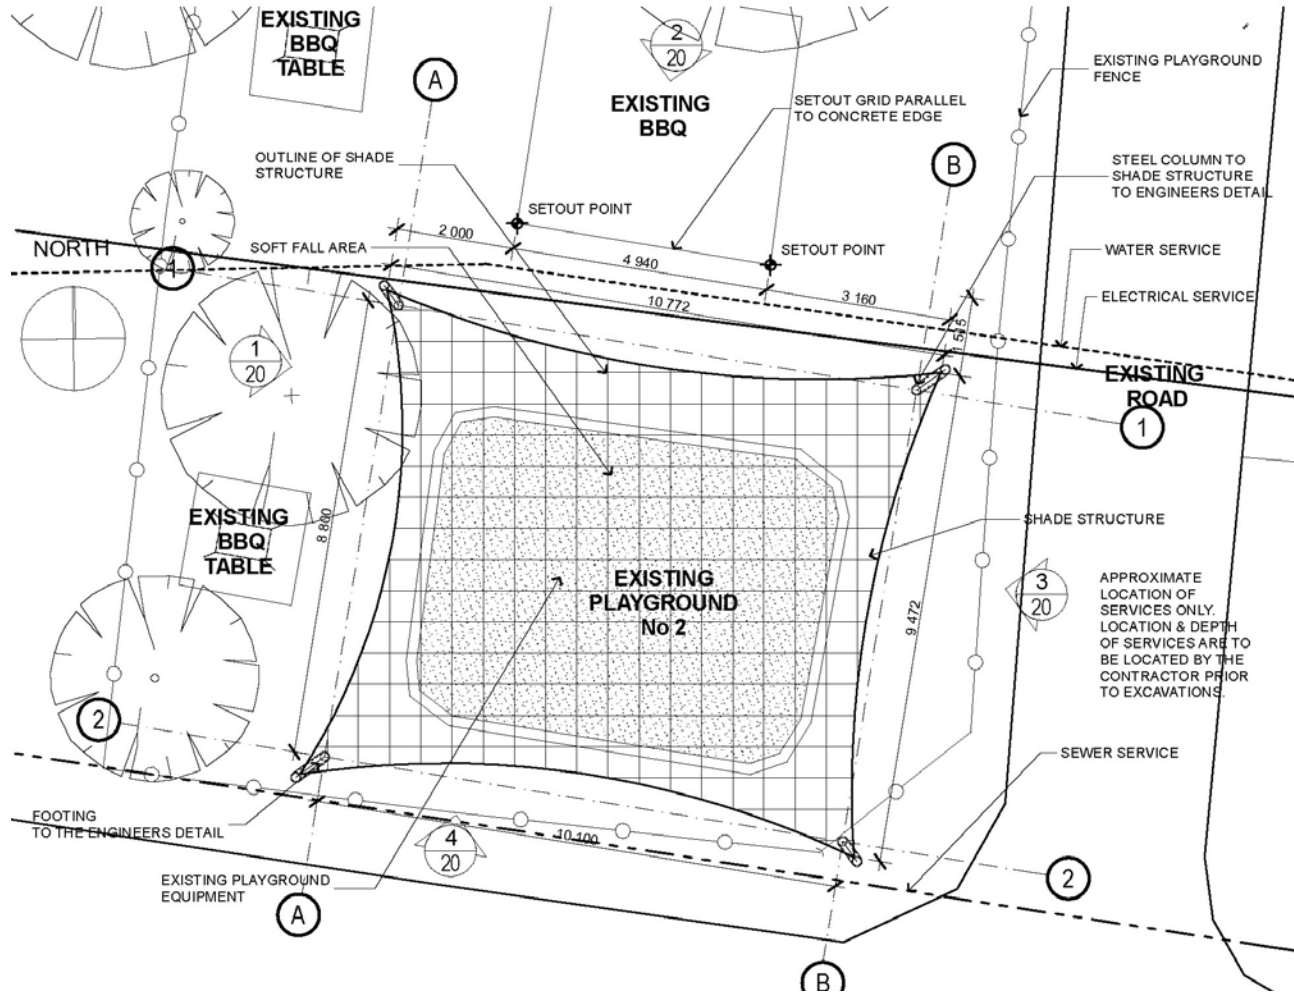

BBQ Elevation Norah Head

1
11

Section - BBQ

Scale: 1 : 100

Notes:

Shade Sail Norah Head

Norah Head Drive thru sites