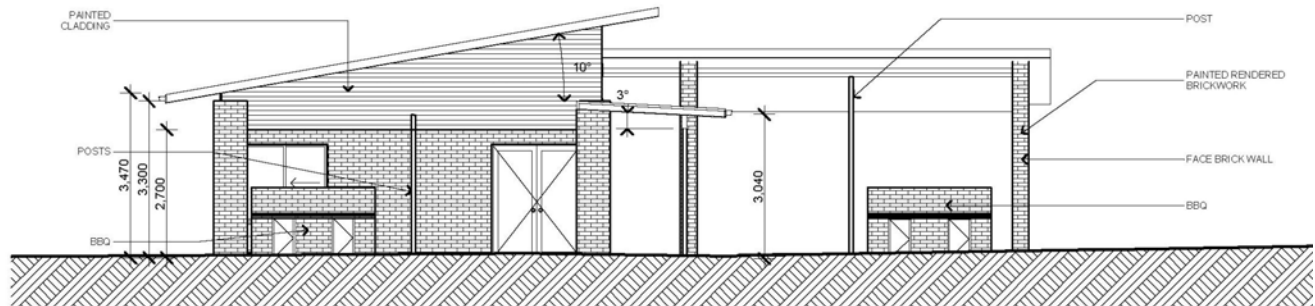

Scale: 1

1
09

Elevation - Cabin Typical

Scale: 1 : 100

Notes:

Plan - Camp Kitchen Norah Head

Elevation Camp Kitchen Norah Head

1
06 Elevation - Camp Kitchen
Scale: 1 : 100
Notes:

BBQ Elevation Norah Head

1
11

Section - BBQ

Scale: 1 : 100

Notes:

Shade Sail Norah Head

Norah Head Drive thru sites