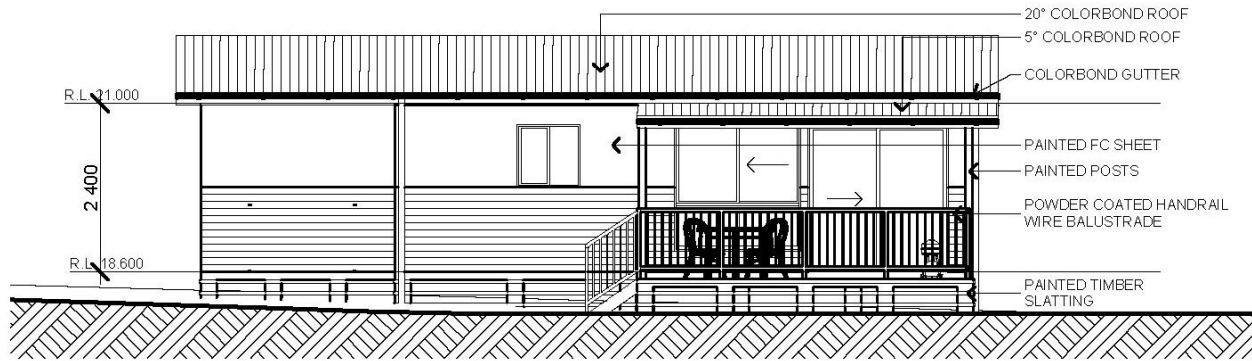

Central Coast Holiday Parks

Plans and Elevations of key elements of
the 2007/08 Improvement Works

Reception Norrah Head

Cabin Elevation Norah Head

1
14

Elevation - Typical Cabin

Scale: 1 : 100

Notes:

4
14

Elevation - Typical Cabin

Scale: 1 : 100

Notes:

Budgewoi Cabin Plan

Cabin Elevation Budgewoi

2
09

Elevation - Cabin Typical

Scale: 1

1
09

Elevation - Cabin Typical

Scale: 1 : 100

Notes:

Plan - Camp Kitchen Norah Head

Elevation Camp Kitchen Norah Head

1
06 Elevation - Camp Kitchen
Scale: 1 : 100
Notes:

BBQ Elevation Norah Head

1
11

Section - BBQ

Scale: 1 : 100

Notes:

Shade Sail Norah Head

Norah Head Drive thru sites