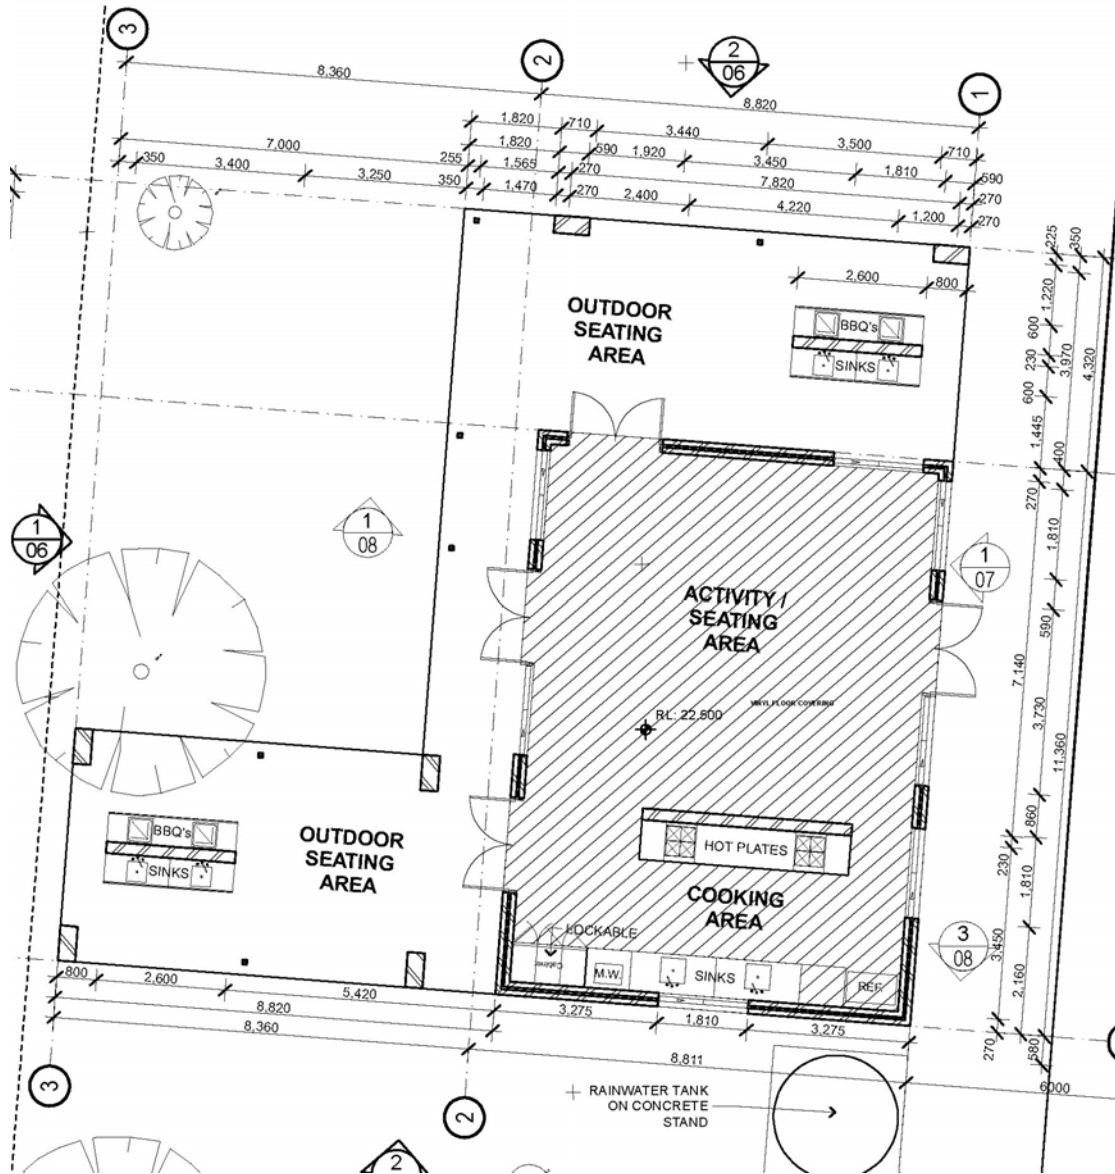

Central Coast Holiday Parks

Plans and Elevations of key elements of
the 2007/08 Improvement Works

Reception Norrah Head

Cabin Elevation Norah Head

1
14

Elevation - Typical Cabin

Scale: 1 : 100

Notes:

4
14

Elevation - Typical Cabin

Scale: 1 : 100

Notes:

Budgewoi Cabin Plan

Cabin Elevation Budgewoi

2
09

Elevation - Cabin Typical

Scale: 1

1
09

Elevation - Cabin Typical

Scale: 1 : 100

Notes:

Plan - Camp Kitchen Norah Head

Elevation Camp Kitchen Norah Head

1
06 Elevation - Camp Kitchen
Scale: 1 : 100
Notes:

BBQ Elevation Norah Head

1
11

Section - BBQ

Scale: 1 : 100

Notes:

Shade Sail Norah Head

Norah Head Drive thru sites