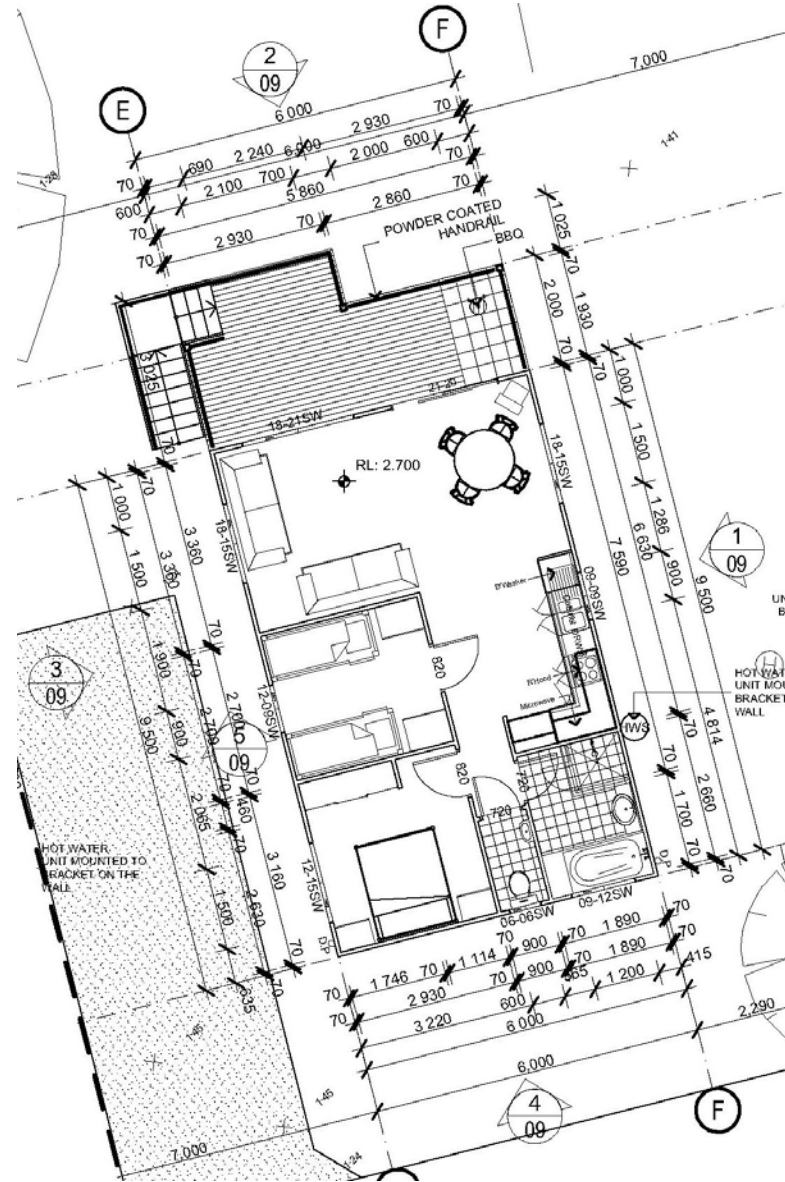

Central Coast Holiday Parks

Plans and Elevations of key elements of
the 2007/08 Improvement Works

Reception Norrah Head

Cabin Elevation Norah Head

1
14

Elevation - Typical Cabin

Scale: 1 : 100

Notes:

4
14

Elevation - Typical Cabin

Scale: 1 : 100

Notes:

Budgewoi Cabin Plan

Cabin Elevation Budgewoi

2
09

Elevation - Cabin Typical

Scale: 1

1
09

Elevation - Cabin Typical

Scale: 1 : 100

Notes:

Plan - Camp Kitchen Norah Head

Elevation Camp Kitchen Norah Head

1
06 Elevation - Camp Kitchen
Scale: 1 : 100
Notes:

BBQ Elevation Norah Head

1
11

Section - BBQ

Scale: 1 : 100

Notes:

Shade Sail Norah Head

Norah Head Drive thru sites