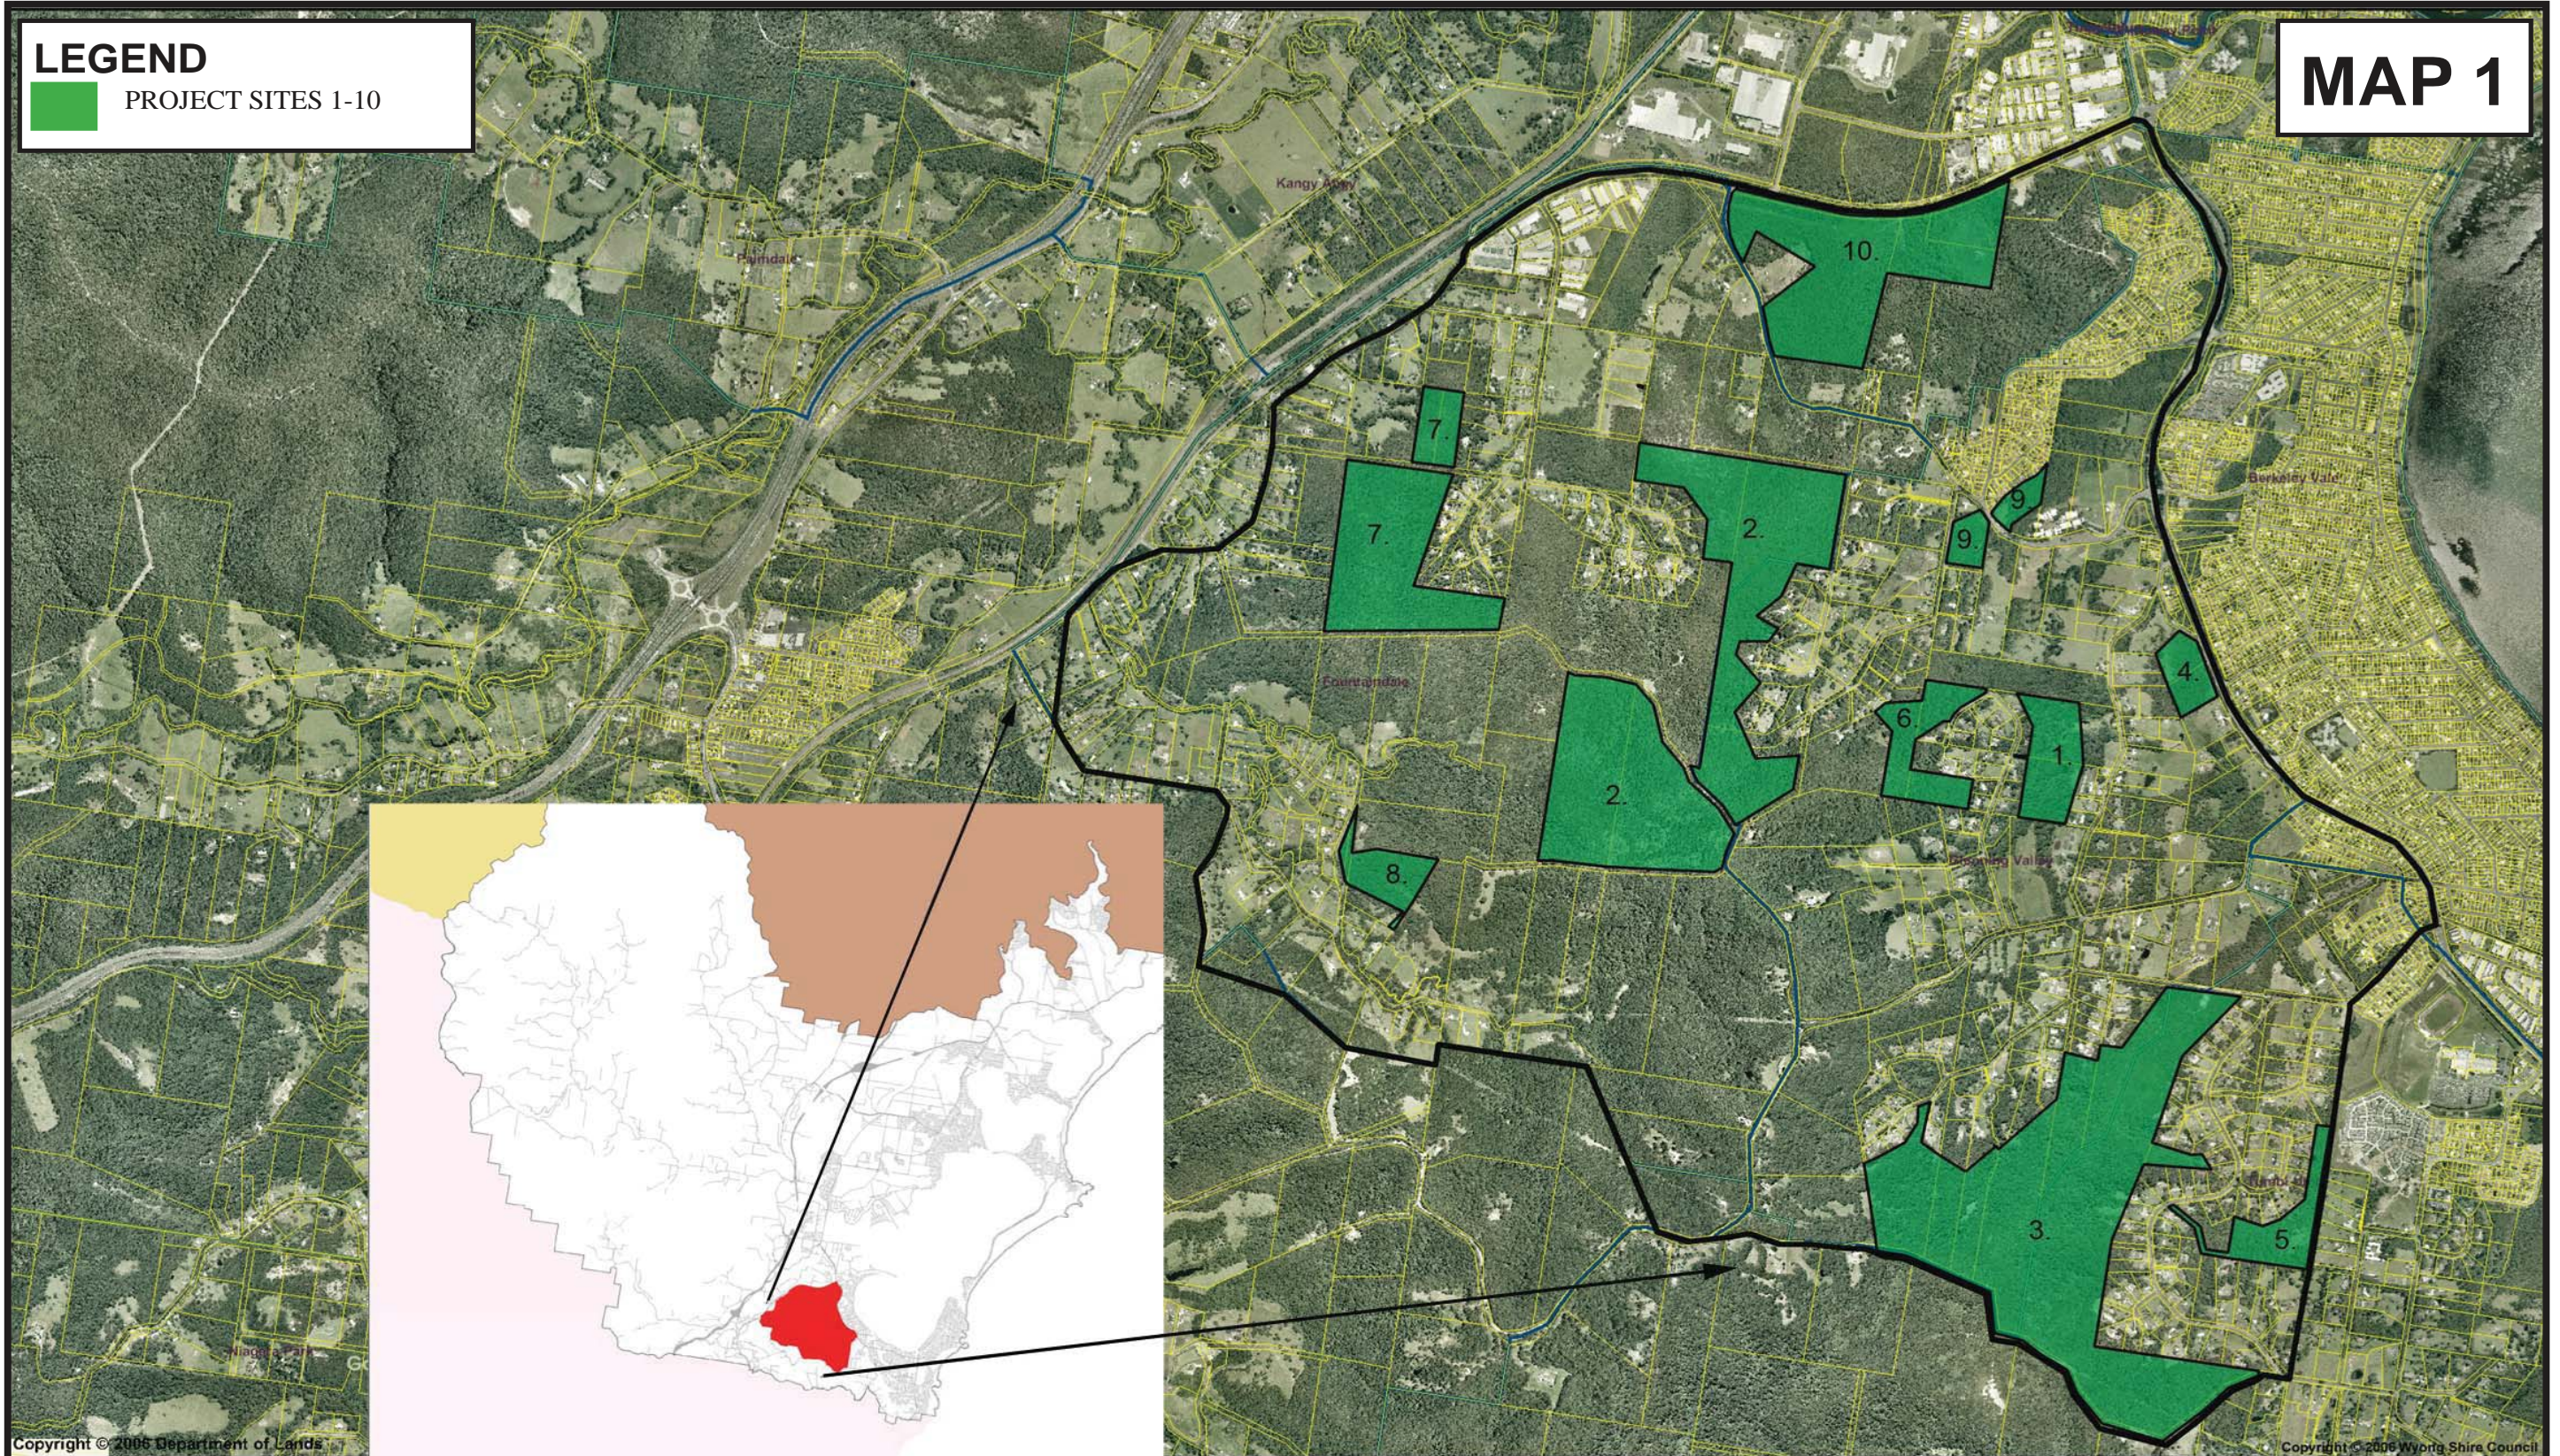

Enclosure 1.

LEGEND
PROJECT SITES 1-10

MAP 1

GLENNING VALLEY PVP BUSH REGENERATION PROJECT SITES 1 - 10

MAP EXTRACT

Scale 1:25000

This map is a map extract of the map of the
Glenn Valley PVP Bush Regeneration Project
prepared by the Department of Lands and
Water Conservation, Western Australia, in
1998. It is a map extract of the map of the
Glenn Valley PVP Bush Regeneration Project
prepared by the Department of Lands and
Water Conservation, Western Australia, in
1998.