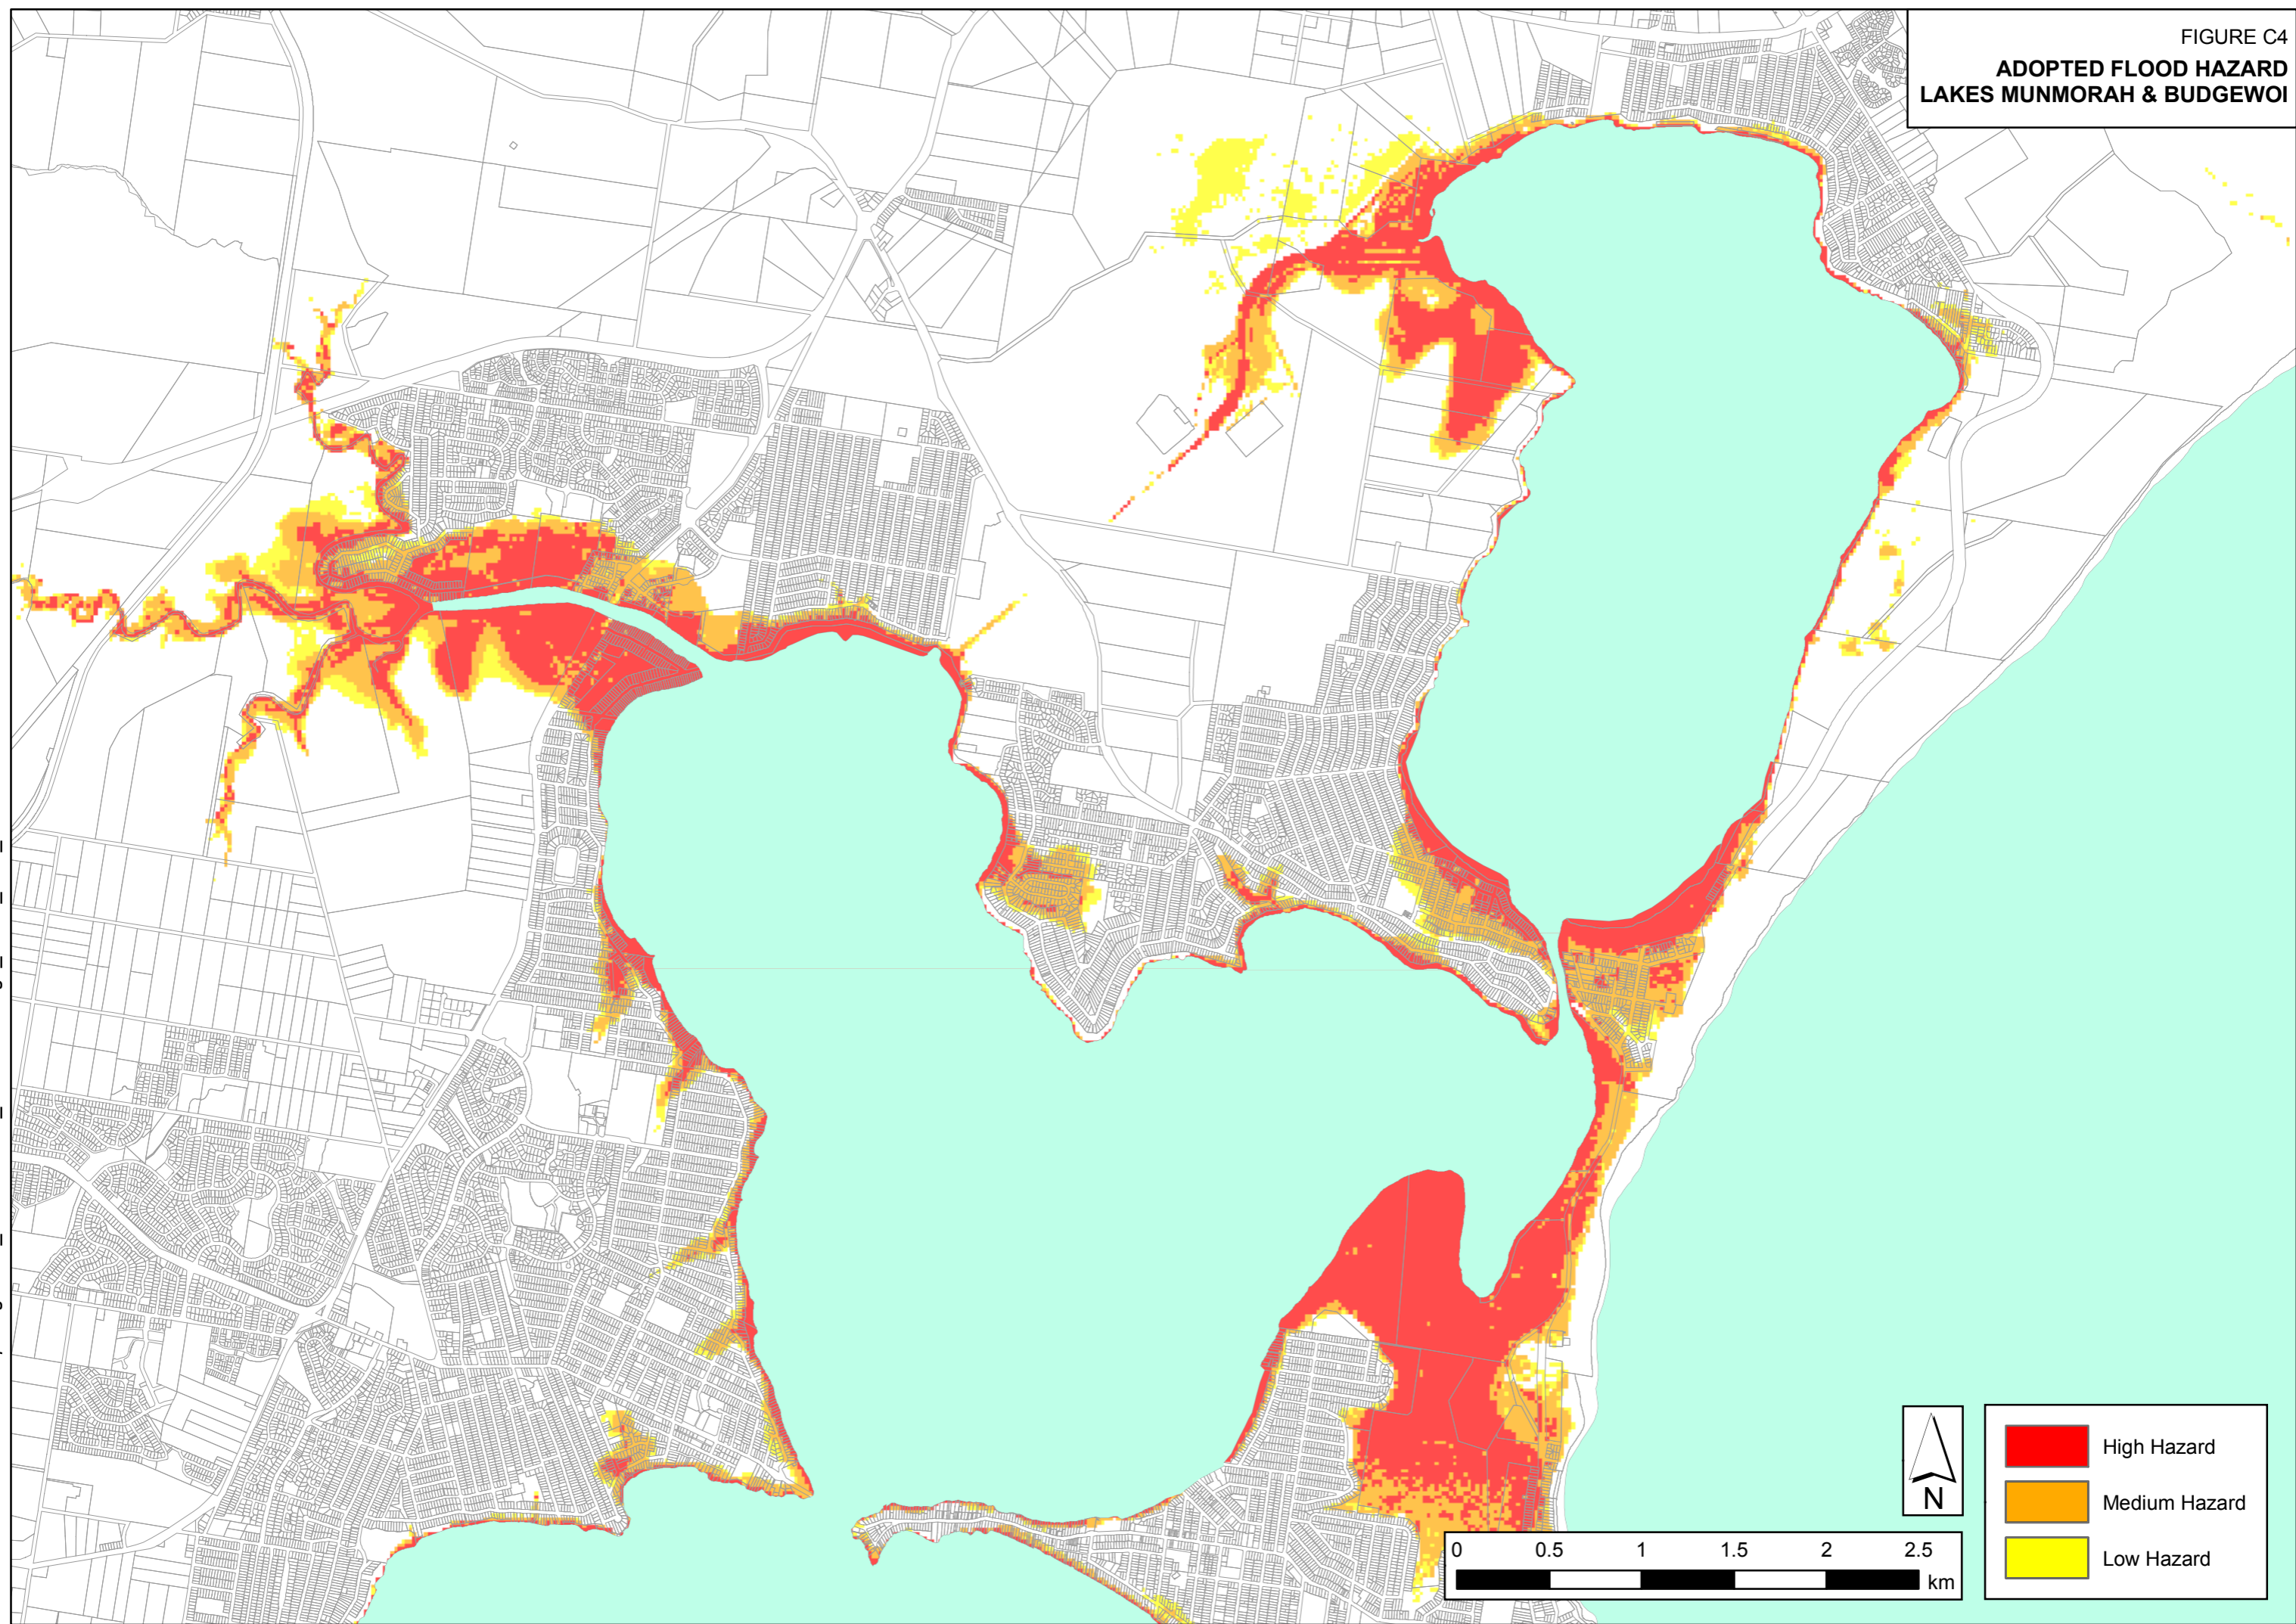

FIGURE C4  
ADOPTED FLOOD HAZARD  
LAKES MUNMORAH & BUDGEWOI

J:\Jobs\290071\Arcview\Arcmaps\FigureC4\_FloodHazard\_ClimateChange\_Lakes\_Mun\_Bud.mxd